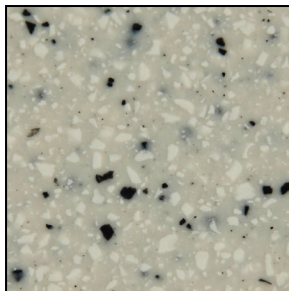

# AQUASURF® Color Chart

Aquasurf® molded cast polymer densified material is composed of polyester/acrylic resin, UV stabilizer, aluminum trihydrate, mineral fillers, and proprietary colorant. This non-porous surface is resistant to stains, burns, and impact. Damage to the surface of this product is rare, but can be easily repaired with a mild abrasive cleaner.

**Glacier White**  
GW

**Grey Granite**  
GG

**Black Granite**  
BG

**White Granite**  
WG

**Sea Green**  
SG

**Nocturnal Blue**  
NB

**Bone**  
BN

**Sandstone**  
SS

**Red Coral**  
RC

Note: Swatch colors may differ from actual colors. Contact your rep for samples.

**WILLOUGHBY**

800.428.4065 | [www.willoughby-ind.com](http://www.willoughby-ind.com)