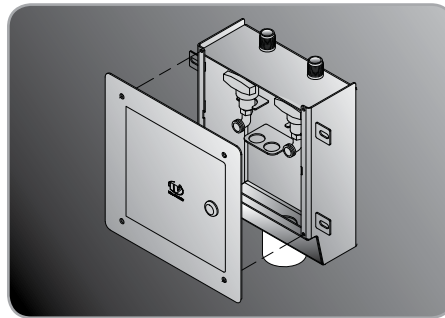

BUILT TO LAST, IN AMERICA

DB and HB SERIES

Dialysis & Hose Boxes

▲ DB SERIES RECESSED DIALYSIS BOX

HB SERIES RECESSED HOSE BOX ▼

All-stainless steel construction

Constructed of satin-finished Type 316 (DB) or Type 304 (HB) stainless steel and wall flanges and doors constructed of Type 304 stainless steel means our products will last.

Configurable choices

With a total of sixteen configurations, we have a dialysis or hose box for you. Because each box is built to order, we can customize the box to your specific need.

Flexible solution