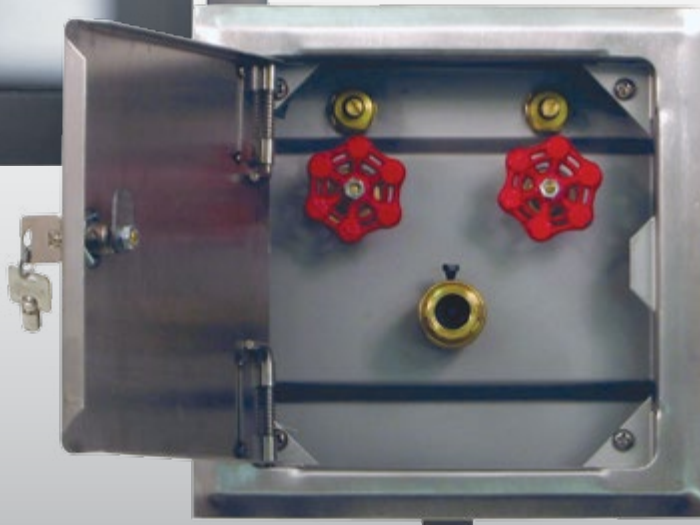

BUILT TO LAST, IN AMERICA

DB and HB SERIES

Dialysis & Hose Boxes

▲ DB SERIES RECESSED DIALYSIS BOX

HB SERIES RECESSED HOSE BOX ▼

All-stainless steel construction

Constructed of satin-finished Type 316 (DB) or Type 304 (HB) stainless steel and wall flanges and doors constructed of Type 304 stainless steel means our products will last.

**DB SERIES
RECESSED
BOX**

**HB SERIES
RECESSED
HOSE BOX**

DB Series Dialysis Supply and Waste Box Models

Model Number	Description
DB-8190	Two valve supply dialysis box with wall flange, less door
DB-8191	One valve supply dialysis box with wall flange, less door
DB-8195	Two valve supply dialysis box with wall flange, door and lock
DB-8196	One valve supply dialysis box with wall flange, door and lock