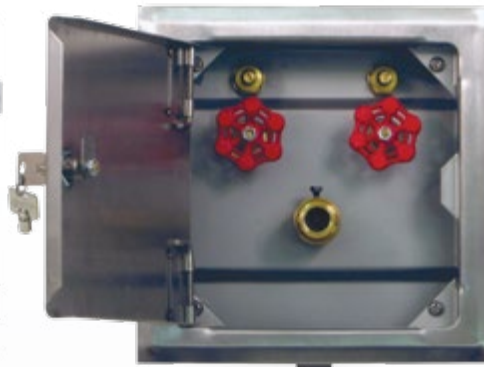

BUILT TO LAST, IN AMERICA

DB and HB SERIES

Dialysis & Hose Boxes

▲ DB SERIES RECESSED DIALYSIS BOX

HB SERIES RECESSED HOSE BOX ▼

All-stainless steel construction

Constructed of satin-finished Type 316 (DB) or Type 304 (HB) stainless steel and wall flanges and doors constructed of Type 304 stainless steel means our products will last.

**DB SERIES
RECESSED
BOX**

**HB SERIES
RECESSED
HOSE BOX**

DB Series Dialysis Supply and Waste Box Models

Model Number	Description
DB-8190	Two valve supply dialysis box with wall flange, less door
DB-8191	One valve supply dialysis box with wall flange, less door
DB-8195	Two valve supply dialysis box with wall flange, door and lock
DB-8196	One valve supply dialysis box with wall flange, door and lock