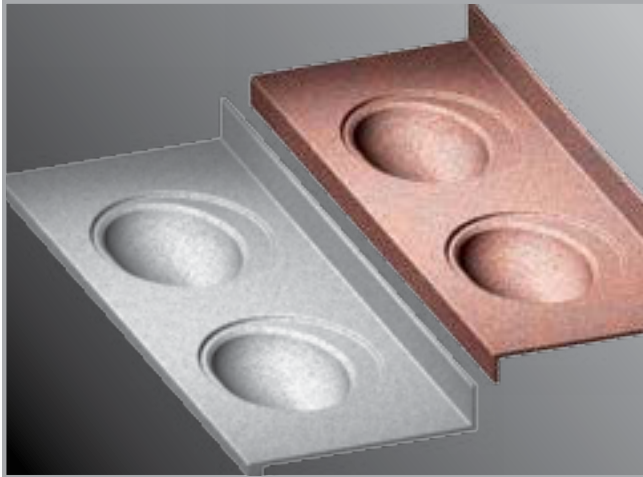

AquaDeck Lavatory Deck Systems

2230 SERIES

- WAD-2230-1: 30"x22"
- WAD-2230-2: 60"x22"
- WAD-2230-3: 90"x22"
- WAD-2230-4: 120"x22"

2235 SERIES

- WAD-2235-1: 30"x22"
- WAD-2235-2: 60"x22"
- WAD-2235-3: 90"x22"
- WAD-2235-4: 120"x22"