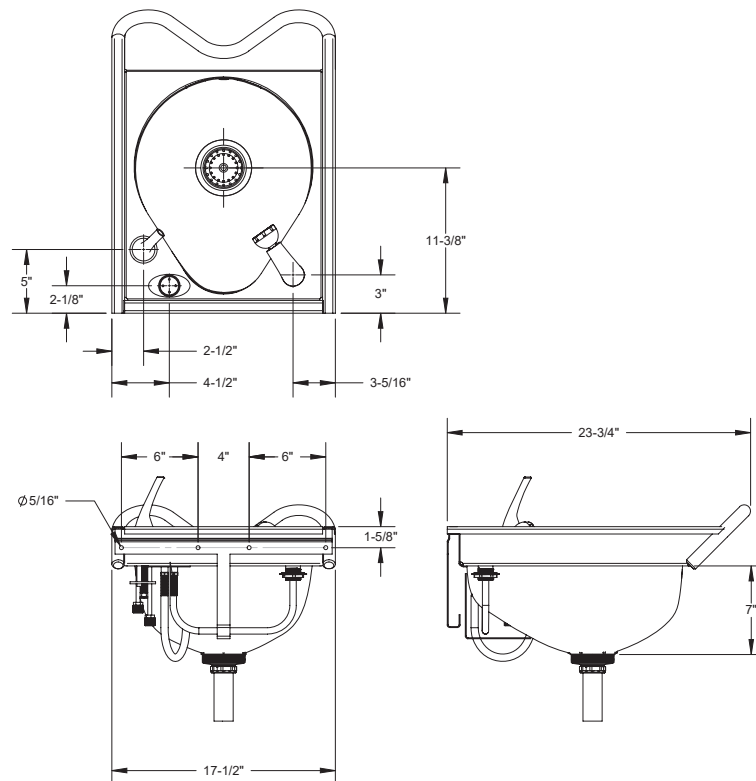

SB-1823 Stainless Steel Shampoo Bowl

Recommended Specifications

Stainless Steel Shampoo Bowl shall be:
Willoughby Model No. **SB-1823**

The shampoo bowl shall accommodate one user at a time and have a contoured neck rest.

Standard shampoo bowl shall be fabricated from 14 GA, Type 304 stainless steel, and includes:

- Stainless steel 3-1/2" basket strainer with drain
- Wall mounting bracket (less wall mounting hardware)

An optional single handle multi-temperature faucet with removable hand-held sprayer and vacuum breaker is available (shown, P/N: WSB-KIT).

(Unit may be shown with optional features)

VERIFY ALL DIMENSIONS WITH FACTORY PRIOR TO ROUGH-IN
 WILLOUGHBY RESERVES THE RIGHT TO MAKE CHANGES IN DESIGN AND DIMENSIONS WITHOUT FORMAL NOTICE AND WITHOUT INCURRING OBLIGATION.