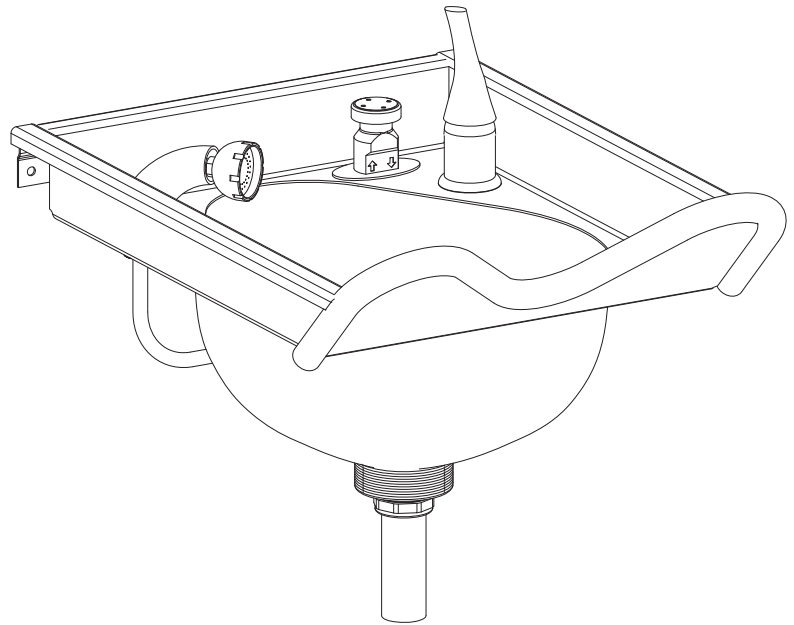

SB-1823 Stainless Steel Shampoo Bowl

Recommended Specifications

Stainless Steel Shampoo Bowl shall be:
Willoughby Model No. **SB-1823**

The shampoo bowl shall accommodate one user at a time and have a contoured neck rest.

Standard shampoo bowl shall be fabricated from 14 GA, Type 304 stainless steel, and includes:

- Stainless steel 3-1/2" basket strainer with drain
- Wall mounting bracket (less wall mounting hardware)

An optional single handle multi-temperature faucet with removable hand-held sprayer and vacuum breaker is available (shown, P/N: WSB-KIT).