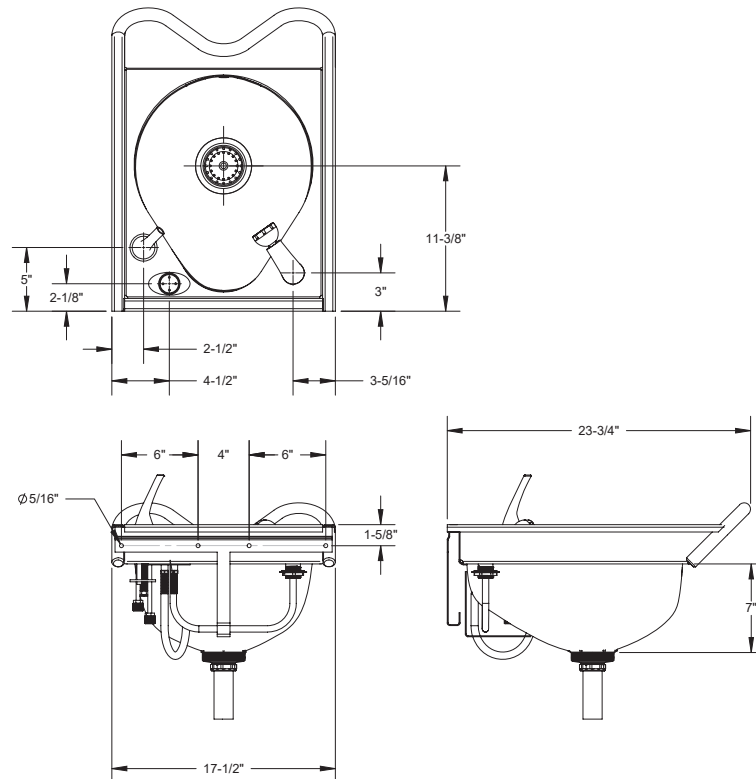

SB-1823 Stainless Steel Shampoo Bowl

Recommended Specifications

Stainless Steel Shampoo Bowl shall be:
Willoughby Model No. **SB-1823**

The shampoo bowl shall accommodate one user at a time and have a contoured neck rest.

Standard shampoo bowl shall be fabricated from 14 GA, Type 304 stainless steel, and includes:

- Stainless steel 3-1/2" basket strainer with drain
- Wall mounting bracket (less wall mounting hardware)

An optional single handle multi-temperature faucet with removable hand-held sprayer and vacuum breaker is available (shown, P/N: WSB-KIT).

(Unit may be shown with optional features)

VERIFY ALL DIMENSIONS WITH FACTORY PRIOR TO ROUGH-IN
 WILLOUGHBY RESERVES THE RIGHT TO MAKE CHANGES IN DESIGN AND DIMENSIONS WITHOUT FORMAL NOTICE AND WITHOUT INCURRING OBLIGATION.