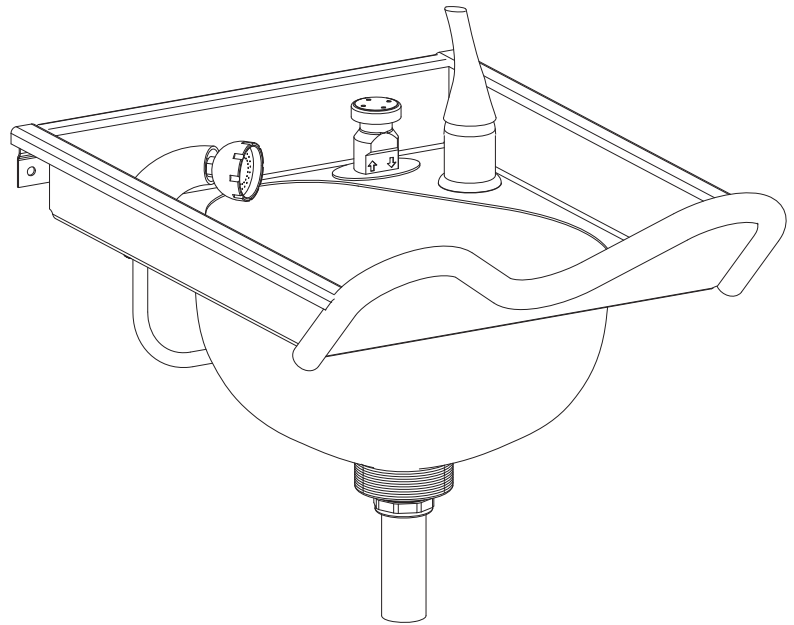

SB-1823 Stainless Steel Shampoo Bowl

Recommended Specifications

Stainless Steel Shampoo Bowl shall be:
Willoughby Model No. **SB-1823**

The shampoo bowl shall accommodate one user at a time and have a contoured neck rest.

Standard shampoo bowl shall be fabricated from 14 GA, Type 304 stainless steel, and includes:

- Stainless steel 3-1/2" basket strainer with drain
- Wall mounting bracket (less wall mounting hardware)

An optional single handle multi-temperature faucet with removable hand-held sprayer and vacuum breaker is available (shown, P/N: WSB-KIT).