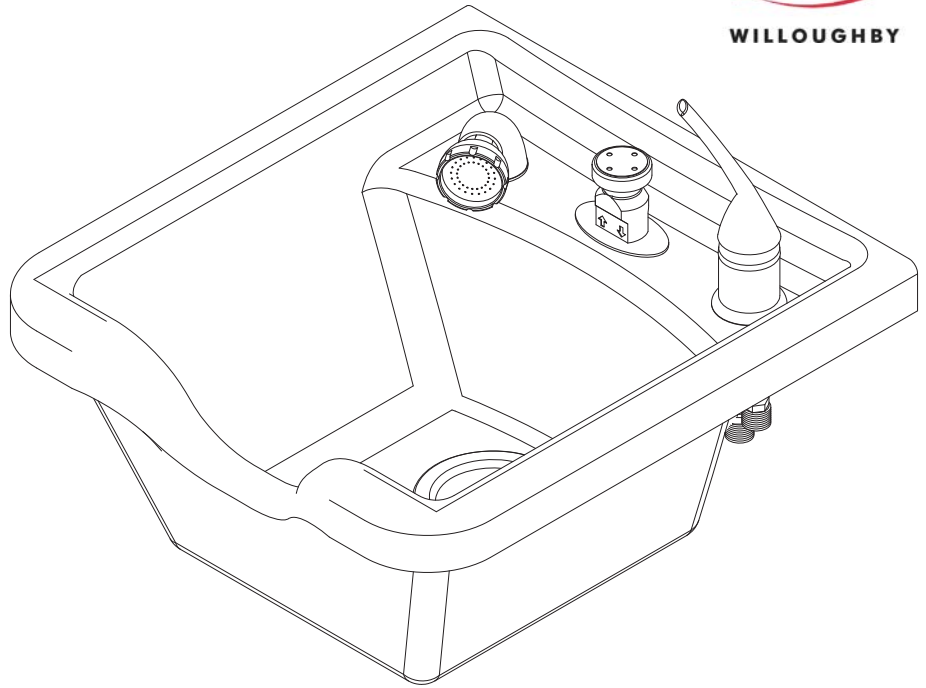

WSB-1911 Aquasurf® Solid Surface Shampoo Bowl 18" Wide

(SOME OPTIONS MAY BE SHOWN)

To specify fixture and accessories, use the Model Number and Options page.

Example: To specify an Aquasurf Solid Surface Shampoo Bowl (18" Wide) with single faucet, vacuum breaker, and hand sprayer in Red Coral

Use the following Willoughby Model Number: **WSB-1911-SHF-RC**

Recommended Specifications

Aquasurf® Solid Surface Shampoo Bowl (18" Wide) shall be: Willoughby Model No. **WSB-1911**
(Select from model number and options list on next page)

The 18" Wide Aquasurf® shampoo bowl shall accommodate one user at a time and have a contoured neck rest.

Standard WSB-1911 shampoo bowl shall be fabricated from Aquasurf® Solid Surface material, and includes:

- Stainless steel 3-1/2" basket strainer with drain
- Wall mounting bracket (less wall mounting hardware)

An optional single handle multi-temperature faucet with removable hand-held sprayer and vacuum breaker is available.