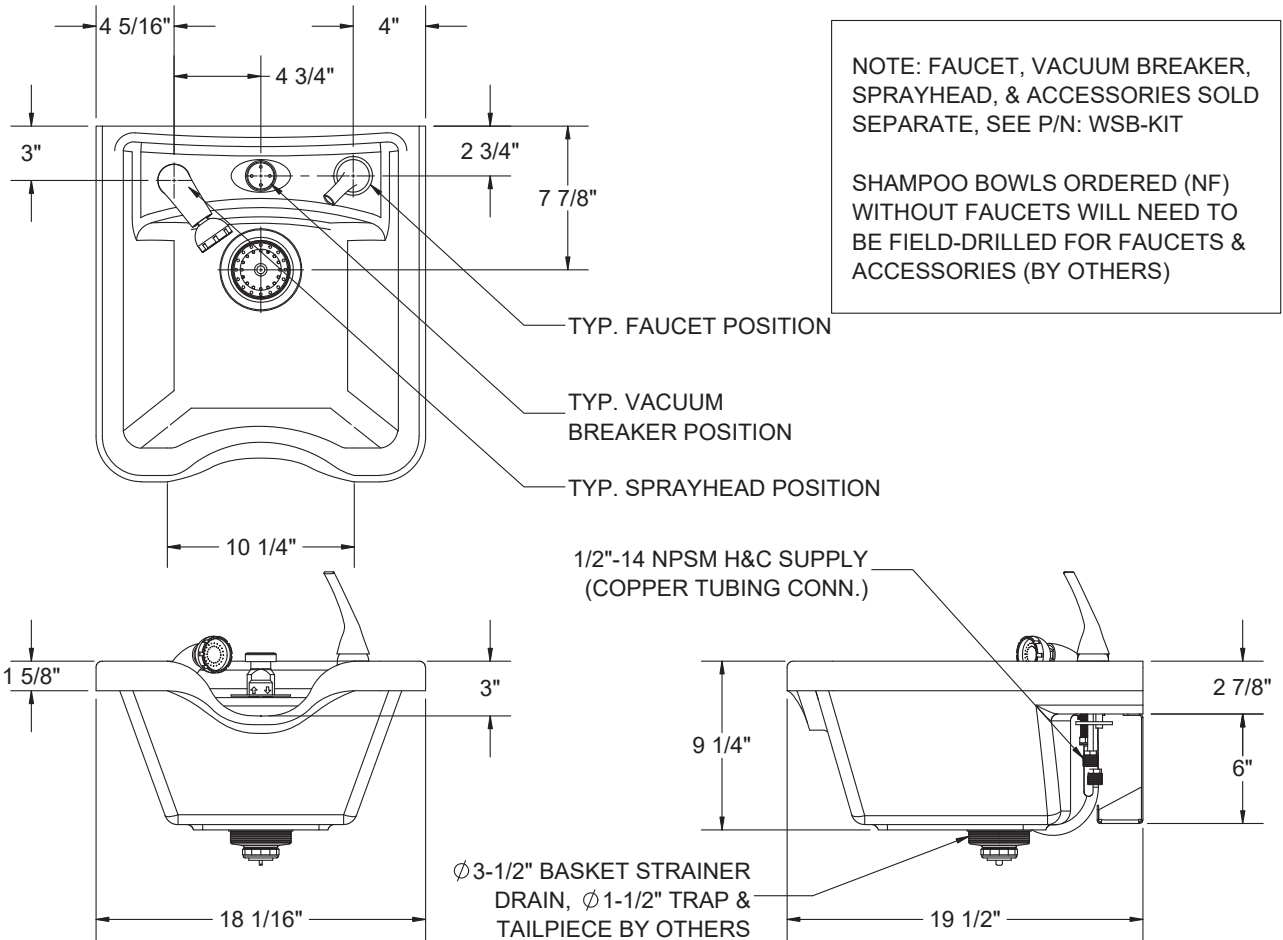

MODEL NUMBER AND OPTIONS:

1.) Base Model Number:

☐ WSB-1911 Aquasurf® Solid Surface Shampoo Bowl (18" Wide)

2.) Hole Selection:

- ☐ NF No Faucet Included (Drilled By Others)
- ☐ SHF Single Handle Faucet with Vacuum Breaker and Hand Held Sprayer

3.) Solid Surface Colors:

- ☐ BN Bone
- ☐ GW Glacier White
- ☐ GG Grey Granite
- ☐ SS Sandstone
- ☐ WG White Granite
- ☐ BG Black Granite
- ☐ NB Nocturnal Blue
- ☐ RC Red Coral
- ☐ SG Sea Green

4.) Options:

- ☐ Other _____
- ☐ Other _____

Approved For Manufacturing By: _____ Date: _____ Company: _____
Wall Thickness: _____ Wall Type: _____

VERIFY ALL DIMENSIONS WITH FACTORY PRIOR TO ROUGH-IN
WILLOUGHBY RESERVES THE RIGHT TO MAKE CHANGES IN DESIGN AND DIMENSIONS WITHOUT FORMAL NOTICE AND WITHOUT INCURRING OBLIGATION.

visit our website at www.willoughby-ind.com

5105 West 78th Street • Indianapolis, IN. 46268

(317) 875-0830 • Fax: (317) 875-0837 • (800) 428-4065

MADE IN THE U.S.A.