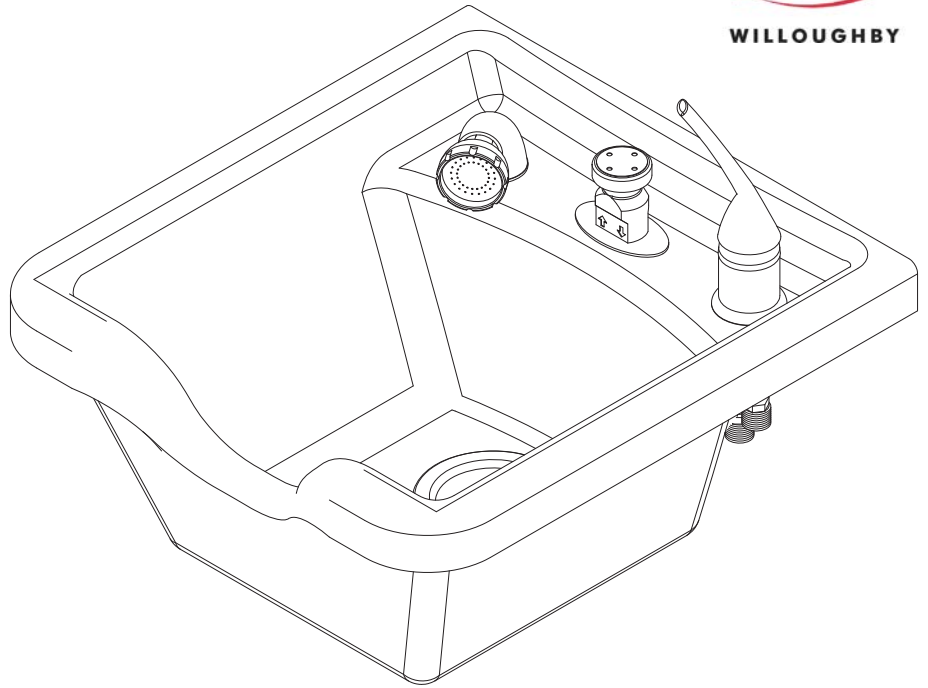

## WSB-1911 Aquasurf® Solid Surface Shampoo Bowl 18" Wide

(SOME OPTIONS MAY BE SHOWN)

To specify fixture and accessories, use the Model Number and Options page.

Example: To specify an Aquasurf Solid Surface Shampoo Bowl (18" Wide) with single faucet, vacuum breaker, and hand sprayer in Red Coral

## Recommended Specifications

Aquasurf® Solid Surface Shampoo Bowl (18" Wide) shall be: Willoughby Model No. **WSB-1911**  
(Select from model number and options list on next page)

The 18" Wide Aquasurf® shampoo bowl shall accommodate one user at a time and have a contoured neck rest.

Standard WSB-1911 shampoo bowl shall be fabricated from Aquasurf® Solid Surface material, and includes:

- Stainless steel 3-1/2" basket strainer with drain
- Wall mounting bracket (less wall mounting hardware)

An optional single handle multi-temperature faucet with removable hand-held sprayer and vacuum breaker is available.

Aquasurf® WSB-1911 shall be constructed of molded cast polymer densified solid surface material composed of polyester/acrylic resin. UV stabilizer, aluminum trihydrate, mineral fillers, proprietary colorant and antimicrobial additive\*. The Aquasurf® solid surface material is resistant to stains, impact and burns.