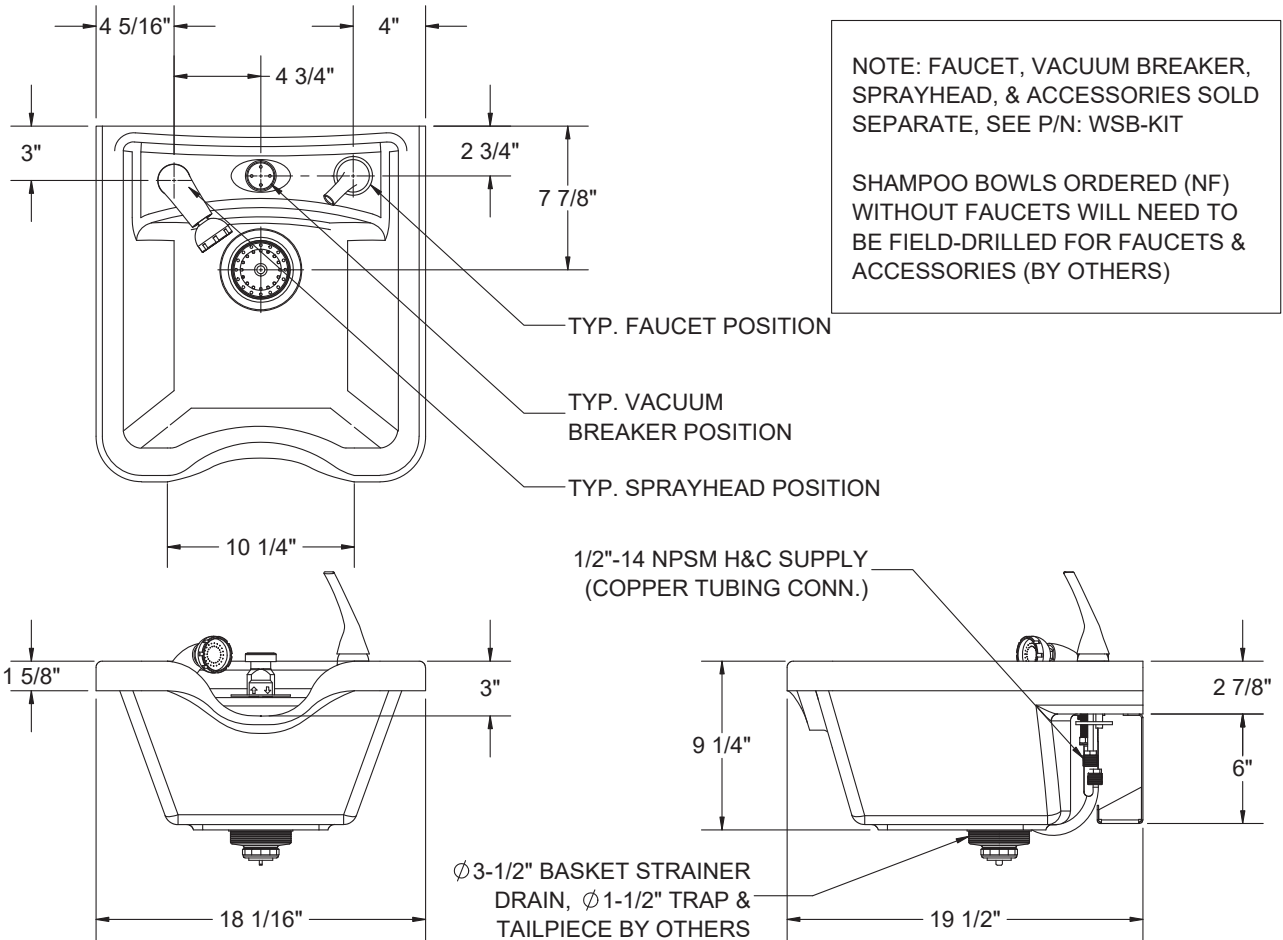

MODEL NUMBER AND OPTIONS:

1.) Base Model Number:

☐ WSB-1911 Aquasurf® Solid Surface Shampoo Bowl (18" Wide)

2.) Hole Selection:

- ☐ NF No Faucet Included (Drilled By Others)
- ☐ SHF Single Handle Faucet with Vacuum Breaker and Hand Held Sprayer

3.) Solid Surface Colors:

- ☐ BN Bone
- ☐ GW Glacier White
- ☐ GG Grey Granite
- ☐ SS Sandstone
- ☐ WG White Granite
- ☐ BG Black Granite
- ☐ NB Nocturnal Blue
- ☐ RC Red Coral
- ☐ SG Sea Green

4.) Options:

- ☐ Other _____
- ☐ Other _____

Approved For Manufacturing By: _____ Date: _____ Company: _____
Wall Thickness: _____ Wall Type: _____

VERIFY ALL DIMENSIONS WITH FACTORY PRIOR TO ROUGH-IN
WILLOUGHBY RESERVES THE RIGHT TO MAKE CHANGES IN DESIGN AND DIMENSIONS WITHOUT FORMAL NOTICE AND WITHOUT INCURRING OBLIGATION.

visit our website at www.willoughby-ind.com

5105 West 78th Street • Indianapolis, IN. 46268

(317) 875-0830 • Fax: (317) 875-0837 • (800) 428-4065

MADE IN THE U.S.A.