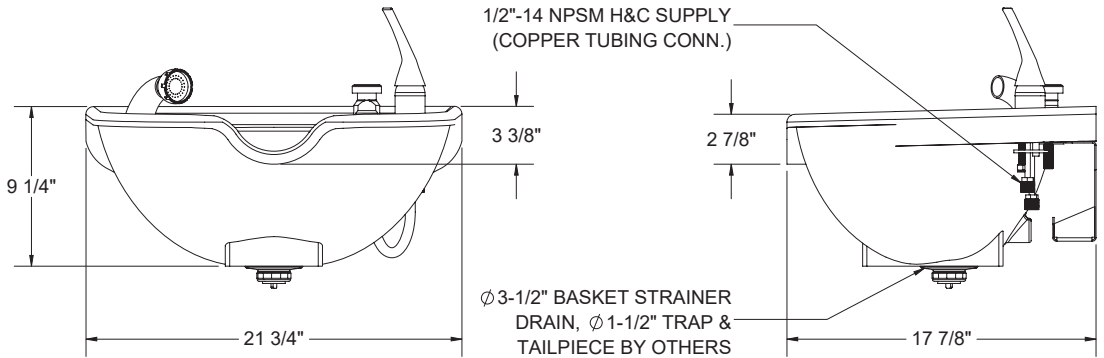

visit our website at www.willoughby-ind.com
5105 West 78th Street • Indianapolis, IN. 46268
(317) 875-0830 • Fax: (317) 875-0837 • (800) 428-4065

MADE IN THE U.S.A.