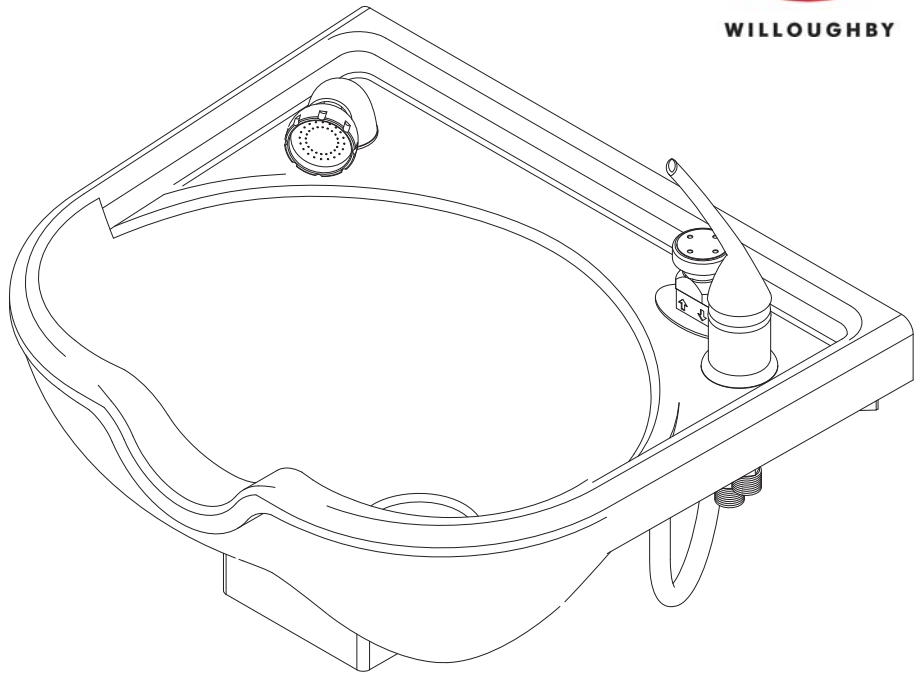

WSB-2111 Aquasurf® Solid Surface Shampoo Bowl 22" Wide

(SOME OPTIONS MAY BE SHOWN)

To specify fixture and accessories, use the Model Number and Options page.

Example: To specify an Aquasurf Solid Surface Shampoo Bowl (22" Wide) with single faucet, vacuum breaker, and hand sprayer in Red Coral

Use the following Willoughby Model Number: **WSB-2111-SHF-RC**

Recommended Specifications

Aquasurf® Solid Surface Shampoo Bowl (22" Wide) shall be: Willoughby Model No. **WSB-2111**
(Select from model number and options list on next page)

The 22" Wide Aquasurf® shampoo bowl shall accommodate one user at a time and have a contoured neck rest.

Standard WSB-2111 shampoo bowl shall be fabricated from Aquasurf® Solid Surface material, and includes:

MADE IN THE U.S.A.

MODEL NUMBER AND OPTIONS:

1.) Base Model Number:

WSB-2111 Aquasurf® Solid Surface Shampoo Bowl (22" Wide)

2.) Hole Selection:

- NF No Faucet Included (Drilled By Others)
- SHF Single Handle Faucet with Vacuum Breaker and Hand Held Sprayer