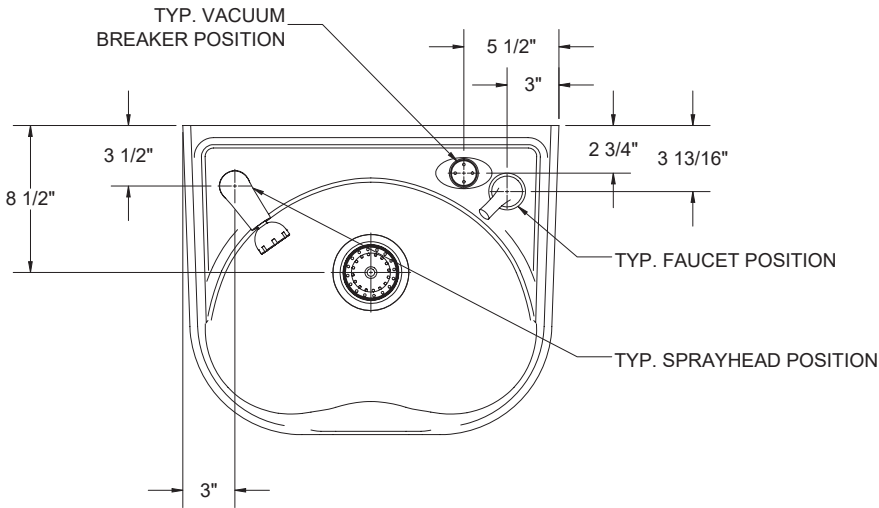

MODEL NUMBER AND OPTIONS:

1.) Base Model Number:

☐ WSB-2111 Aquasurf® Solid Surface Shampoo Bowl (22" Wide)

2.) Hole Selection:

- ☐ NF No Faucet Included (Drilled By Others)
- ☐ SHF Single Handle Faucet with Vacuum Breaker and Hand Held Sprayer

3.) Solid Surface Colors:

- ☐ BN Bone
- ☐ GW Glacier White
- ☐ GG Grey Granite
- ☐ SS Sandstone
- ☐ WG White Granite
- ☐ BG Black Granite
- ☐ NB Nocturnal Blue
- ☐ RC Red Coral
- ☐ SG Sea Green

4.) Options:

- ☐ Other _____
- ☐ Other _____

Approved For Manufacturing By: _____ Date: _____ Company: _____
Wall Thickness: _____ Wall Type: _____

VERIFY ALL DIMENSIONS WITH FACTORY PRIOR TO ROUGH-IN
WILLOUGHBY RESERVES THE RIGHT TO MAKE CHANGES IN DESIGN AND DIMENSIONS WITHOUT FORMAL NOTICE AND WITHOUT INCURRING OBLIGATION.

NOTE: FAUCET, VACUUM BREAKER, SPRAYHEAD, & ACCESSORIES SOLD SEPARATE, SEE P/N: WSB-KIT

SHAMPOO BOWLS ORDERED (NF) WITHOUT FAUCETS, WILL NEED TO BE FIELD-DRILLED FOR FAUCETS & ACCESSORIES (BY OTHERS)