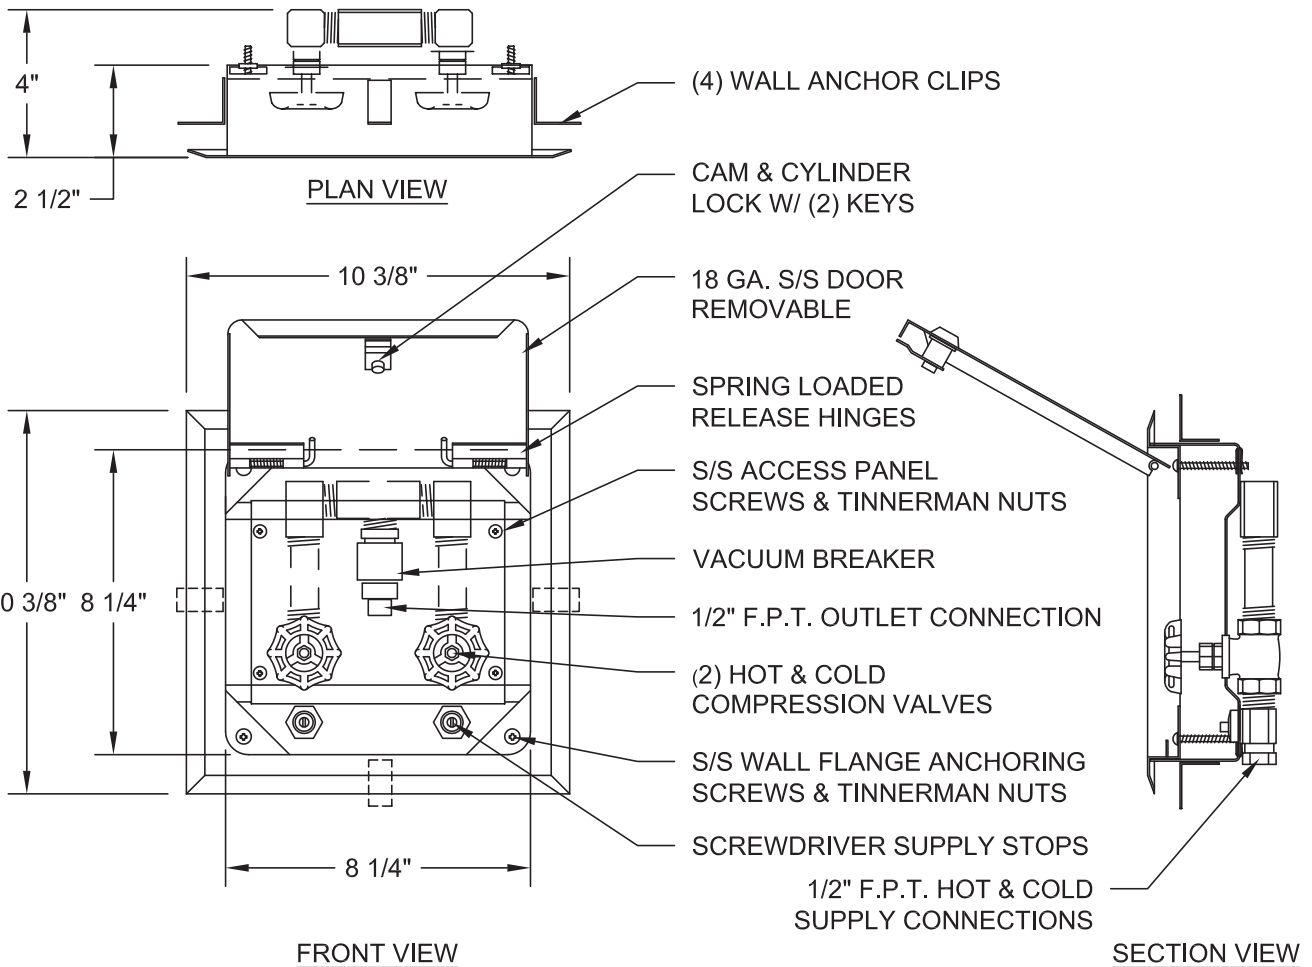

MODEL NUMBER AND OPTIONS:

1.) Base Model Number:

☐ RSB-8201 Dual Temperature Remote Supply Box

2.) Other Options:

☐ Other _____
☐ Other _____

Approved For Manufacturing By: _____ Date: _____ Company: _____
Wall Thickness: _____ Wall Type: _____

VERIFY ALL DIMENSIONS WITH FACTORY PRIOR TO ROUGH-IN
WILLOUGHBY RESERVES THE RIGHT TO MAKE CHANGES IN DESIGN AND DIMENSIONS WITHOUT FORMAL NOTICE AND WITHOUT INCURRING OBLIGATION.

visit our website at www.willoughby-ind.com
5105 West 78th Street • Indianapolis, IN. 46268
(317) 875-0830 • Fax: (317) 875-0837 • (800) 428-4065

MADE IN THE U.S.A.