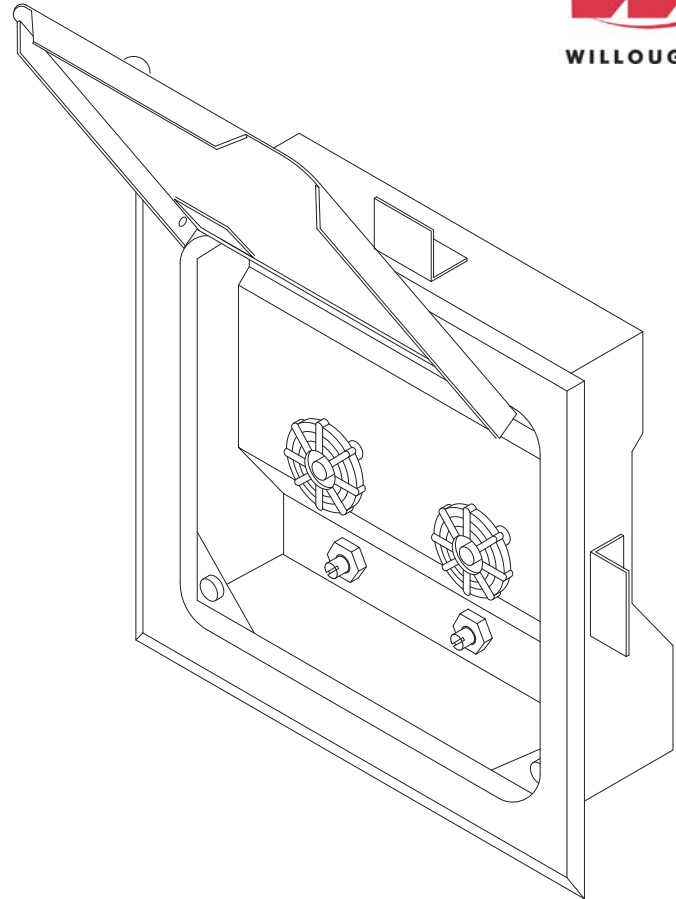

## RSB-8201 Dual Temperature Remote Supply Box

### Recommended Specifications

Dual Temperature Remote Supply Box shall be:  
Willoughby Model No. **RSB-8201**  
(Select from model number and options list on next page)

Remote supply wall box is 18 GA, Type 304 stainless steel with a glass blast finish interior, and exposed surfaces polished to a satin finish. The wall box exterior includes mounting clips for anchoring the box to the wall construction.

Removable stainless steel wall flange is 16 GA, Type 304 stainless steel and includes a removable locking door with cylinder lock. Door hinges are concealed type, and door is easily removed after opening by releasing the hinge pins. Exterior wall flange and door are polished to a satin finish.

The valve and stop feature tamper-resistant lock-shield bonnets and replaceable cartridges containing all wearing parts.

Supply inlet is 1/2" F.I.P.

**WARNING:** Cancer and Reproductive Harm

- [www.P65Warnings.ca.gov](http://www.P65Warnings.ca.gov)