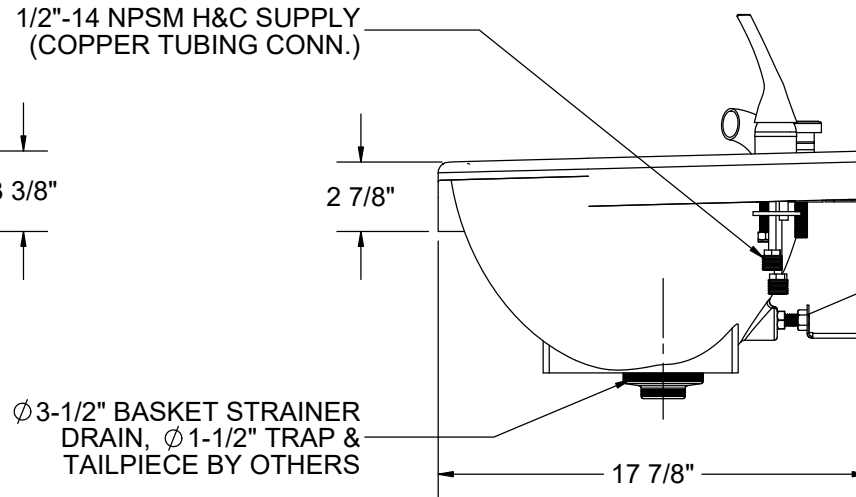

NOTE: FAUCET, VACUUM BREAKER, SPRAYHEAD, & ACCESSORIES SOLD SEPARATE, SEE P/N: WSB-KIT

 WILLOUGHBY	Willoughby Industries, Inc. Indianapolis, Indiana		TITLE / DESC.: WSB-2111 - SHAMPOO BOWL ASSEMBLY, 22" FIXTURE				PART #: S300240	
	TOLERANCES EXCEPT AS NOTED	2 PLCS: +0.03 3 PLCS: +0.015 FRACTIONS: ±1/32" ANGLE: ±1°	SIZE: A SCALE: 1:8	MATL: AS NOTED, SEE BOM		REVISION: A	ORIG.: BC 7/11/06 REV.: MW 4/12/17	STANDARD SHEET: 1 OF 2

 WILLOUGHBY	Willoughby Industries, Inc. Indianapolis, Indiana		TITLE / DESC.: WSB-2111 - SHAMPOO BOWL ASSEMBLY, 22" FIXTURE				PART #: S300240	
	TOLERANCES EXCEPT AS NOTED		2 PLCS: +0.03 3 PLCS: +0.015 FRACTIONS: ±1/32" ANGLE: ±1°	SIZE: A	MATL: AS NOTED, SEE BOM	REVISION: A	ORIG.: BC 7/11/06 REV.: MW 4/12/17	STANDARD SHEET: 2 OF 2