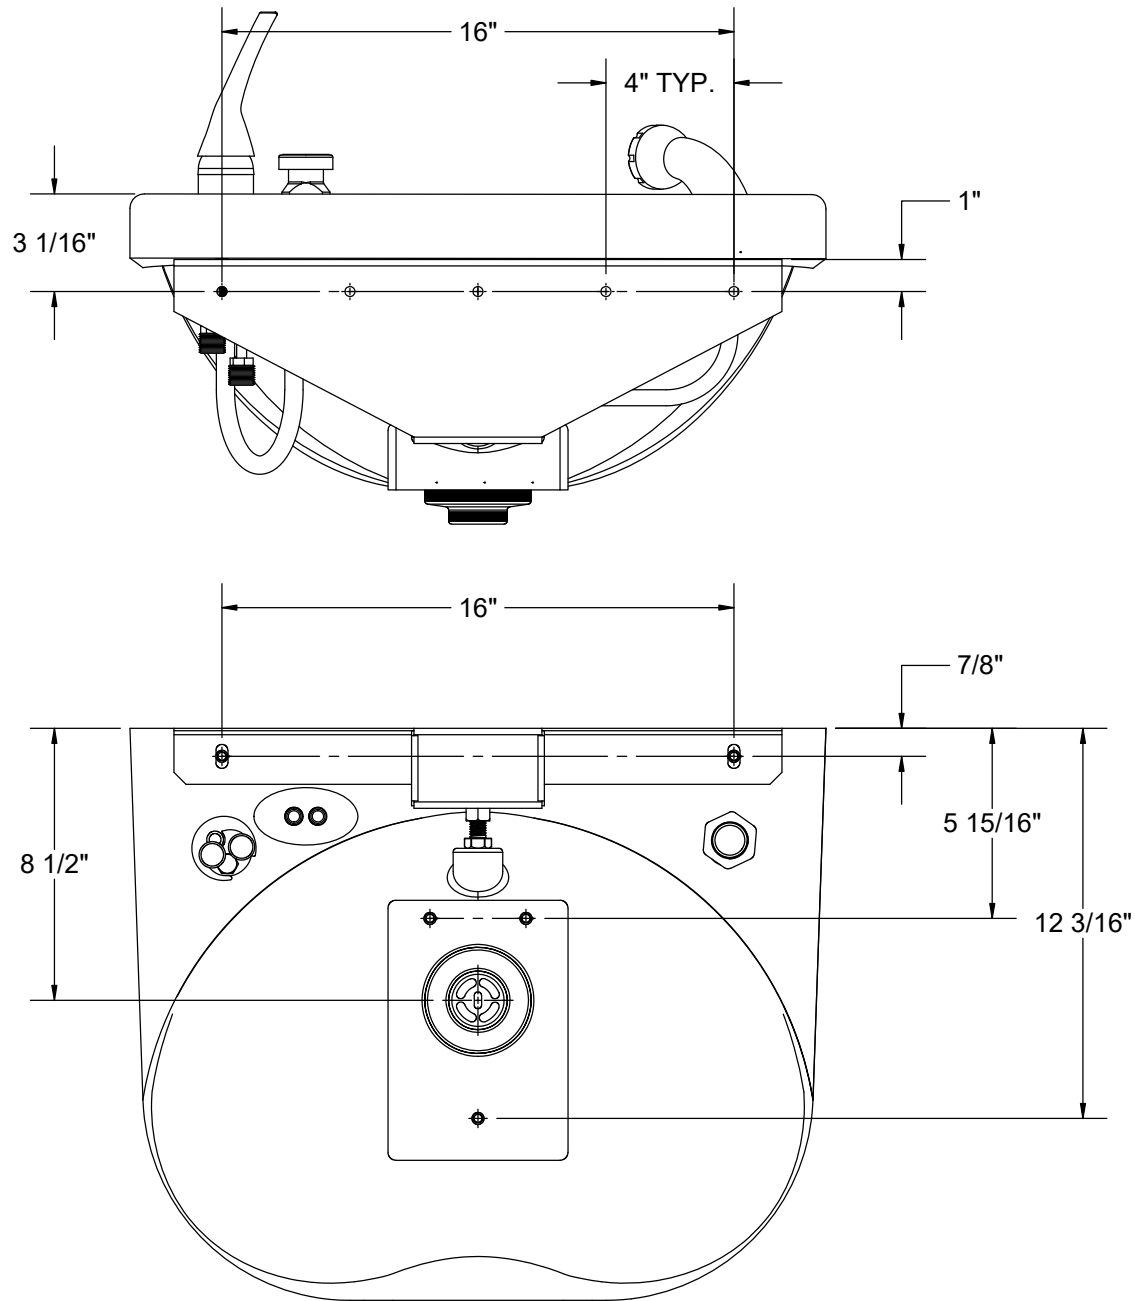

NOTE: FAUCET, VACUUM BREAKER, SPRAYHEAD, & ACCESSORIES SOLD SEPARATE, SEE P/N: WSB-KIT

 WILLOUGHBY	Willoughby Industries, Inc. Indianapolis, Indiana		TITLE / DESC.: WSB-2111 - SHAMPOO BOWL ASSEMBLY, 22" FIXTURE				PART #: S300240	
	TOLERANCES EXCEPT AS NOTED	2 PLCS: +0.03 3 PLCS: +0.015 FRACTIONS: ±1/32" ANGLE: ±1°	SIZE: A SCALE: 1:8	MATL: AS NOTED, SEE BOM		REVISION: A	ORIG.: BC 7/11/06 REV.: MW 4/12/17	STANDARD SHEET: 1 OF 2

 WILLOUGHBY	Willoughby Industries, Inc. Indianapolis, Indiana		TITLE / DESC.: WSB-2111 - SHAMPOO BOWL ASSEMBLY, 22" FIXTURE				PART #: S300240	
	TOLERANCES EXCEPT AS NOTED		2 PLCS: +0.03 3 PLCS: +0.015 FRACTIONS: ±1/32" ANGLE: ±1°	SIZE: A	MATL: AS NOTED, SEE BOM	REVISION: A	ORIG.: BC 7/11/06 REV.: MW 4/12/17	STANDARD SHEET: 2 OF 2