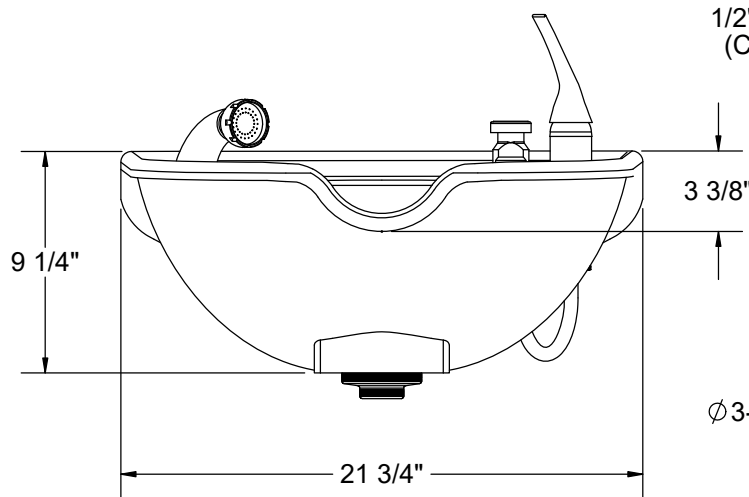

NOTE: FAUCET, VACUUM BREAKER, SPRAYHEAD, & ACCESSORIES SOLD SEPARATE, SEE P/N: WSB-KIT

 WILLOUGHBY	Willoughby Industries, Inc. Indianapolis, Indiana		TITLE / DESC.: WSB-2111 - SHAMPOO BOWL ASSEMBLY, 22" FIXTURE				PART #: S300240	
	TOLERANCES EXCEPT AS NOTED	2 PLCS: +0.03 3 PLCS: +0.015 FRACTIONS: ±1/32" ANGLE: ±1°	SIZE: A SCALE: 1:8	MATL: AS NOTED, SEE BOM		REVISION: A	ORIG.: BC 7/11/06 REV.: MW 4/12/17	STANDARD SHEET: 1 OF 2

 WILLOUGHBY	Willoughby Industries, Inc. Indianapolis, Indiana		TITLE / DESC.: WSB-2111 - SHAMPOO BOWL ASSEMBLY, 22" FIXTURE				PART #: S300240	
	TOLERANCES EXCEPT AS NOTED		2 PLCS: +0.03 3 PLCS: +0.015 FRACTIONS: ±1/32" ANGLE: ±1°	SIZE: A	MATL: AS NOTED, SEE BOM	REVISION: A	ORIG.: BC 7/11/06 REV.: MW 4/12/17	STANDARD SHEET: 2 OF 2