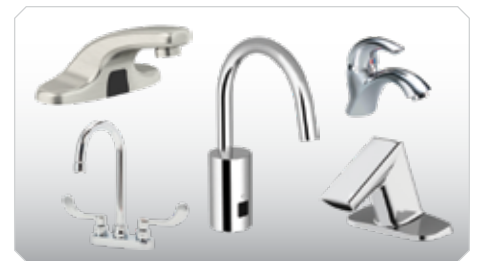

Vandal-resistant fixture

Various finish colors

Optional kick plate

WILLOUGHBY PRODUCTS ARE PROUDLY MADE IN AMERICA

### SOLID SURFACE DESIGN

Each fixture is cast from AquaSurf® and, to eliminate unsightly seams and joints, the deck and backplash are cast as one unit.

### STAINLESS STEEL ACCENTS

While the fixtures are solid surface, the drain grate and bottom enclosure are fabricated from heavy-gauge stainless steel.

### EXTREMELY FLEXIBLE

With the ability to accommodate almost any deck faucet, Envy is the perfect solution for any public or dormitory restroom.

**1-Station (WELS-2230)<sup>2</sup>**  
22.5" x 30"

**2-Station (WELS-2260)<sup>2</sup>**  
22.5" x 60"