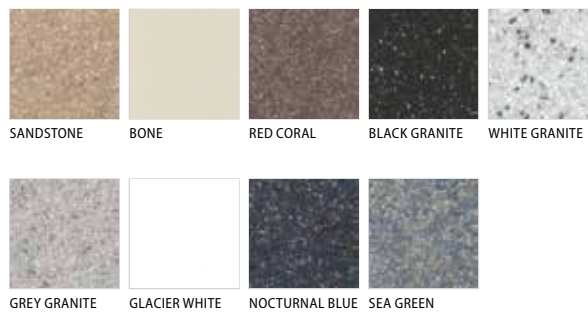

COLOR OPTIONS