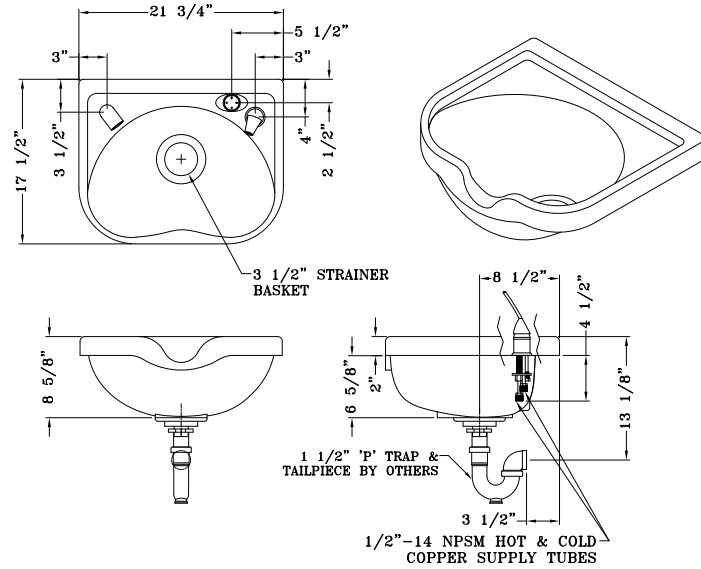

WILLOUGHBY

COUNT ON US.

317.875.0830 PHONE | 1.800.428.4065 TOLLFREE | www.willoughby-ind.com

AQUASURF®

SOLID SURFACE SHAMPOO BOWLS

Aquasurf® solid surface is a molded cast polymer, densified material, which is composed of polyester/ acrylic resin, UV stabilizer and aluminum trihydrate, mineral fillers, and proprietary colorant. Damage to the surface of this product can be easily repaired with a mild abrasive cleaner.

Model WSB-1911, Wall Mounted

- 18" W x 9-1/8" D x 19-1/2" front to back
- Stainless Steel 3-1/2" basket strainer & drain
- Wall mounting bracket (*less wall mounting hardware*)

AVAILABLE OPTIONS

- Single handle multi-temperature faucet with removable hand-held sprayer
- Single right hole (1-3/4" Diameter)
- Single left hole (1-3/4" Diameter)
- Vacuum breaker
- No faucet

Model WSB-2111, Wall Mounted

- 21-3/4" W x 8-5/8" D x 17-1/2" front to back
- Stainless steel 3-1/2" basket strainer & drain
- Wall mounting bracket (*less wall mounting hardware*)

AVAILABLE OPTIONS

- Single handle multi-temperature faucet with removable hand-held sprayer
- Single right hole (1-3/4" Diameter)
- Single left hole (1-3/4" Diameter)
- Vacuum breaker
- No faucet