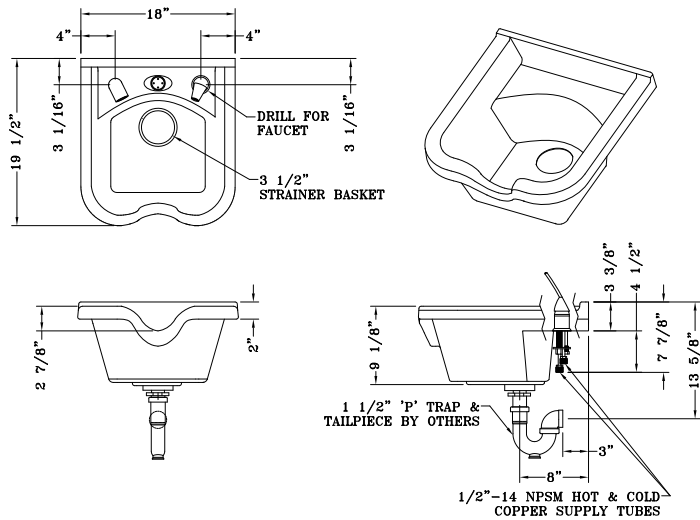

### Model WSB-1911, Wall Mounted

- 18" W x 9-1/8" D x 19-1/2" front to back
- Stainless Steel 3-1/2" basket strainer & drain
- Wall mounting bracket (less wall mounting hardware)