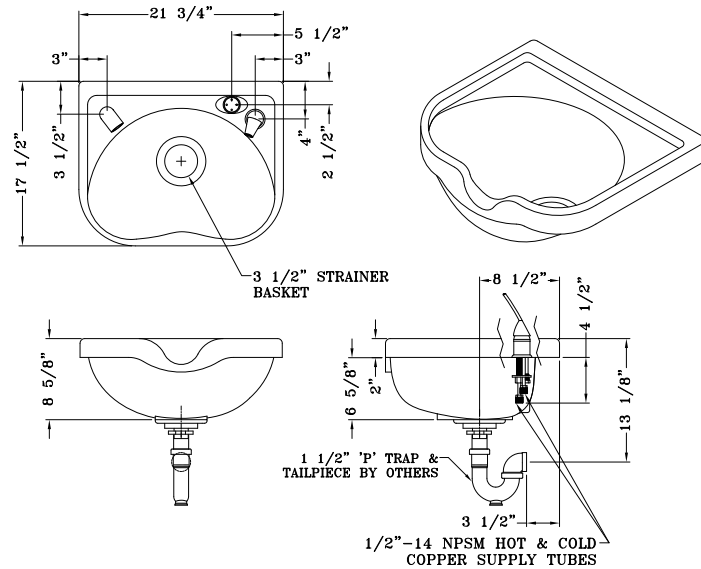

## COLOR SELECTION CHART

### Model WSB-1911, Wall Mounted

- 18" W x 9-1/8" D x 19-1/2" front to back
- Stainless Steel 3-1/2" basket strainer & drain
- Wall mounting bracket (less wall mounting hardware)

#### AVAILABLE OPTIONS

- Single handle multi-temperature faucet with removable hand-held sprayer
- Single right hole (1-3/4" Diameter)
- Single left hole (1-3/4" Diameter)
- Vacuum breaker
- No faucet