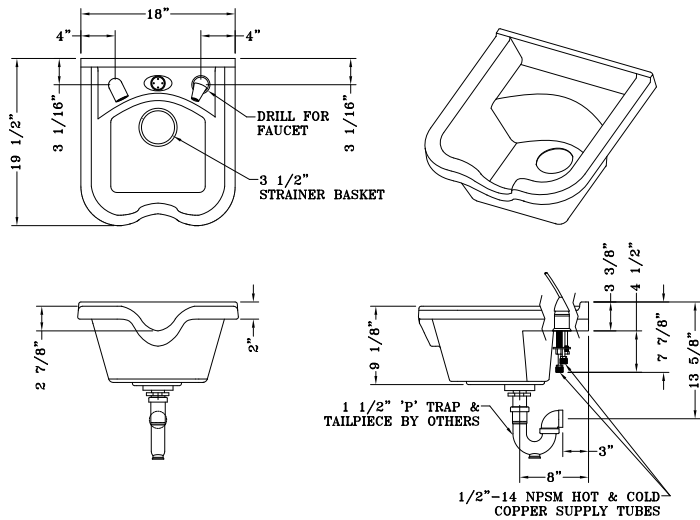

WILLOUGHBY

COUNT ON US.

317.875.0830 PHONE | 1.800.428.4065 TOLLFREE | www.willoughby-ind.com

AQUASURF®

SOLID SURFACE SHAMPOO BOWLS

Aquasurf® solid surface is a molded cast polymer, densified material, which is composed of polyester/ acrylic resin, UV stabilizer and aluminum trihydrate, mineral fillers, and proprietary colorant. Damage to the surface of this product can be easily repaired with a mild abrasive cleaner.

Model WSB-1911, Wall Mounted

- 18" W x 9-1/8" D x 19-1/2" front to back
- Stainless Steel 3-1/2" basket strainer & drain
- Wall mounting bracket (*less wall mounting hardware*)

AVAILABLE OPTIONS

- Single handle multi-temperature faucet with removable hand-held sprayer
- Single right hole (1-3/4" Diameter)
- Single left hole (1-3/4" Diameter)
- Vacuum breaker
- No faucet

Model WSB-2111, Wall Mounted

- 21-3/4" W x 8-5/8" D x 17-1/2" front to back
- Stainless steel 3-1/2" basket strainer & drain
- Wall mounting bracket (*less wall mounting hardware*)

AVAILABLE OPTIONS

- Single handle multi-temperature faucet with removable hand-held sprayer
- Single right hole (1-3/4" Diameter)
- Single left hole (1-3/4" Diameter)
- Vacuum breaker
- No faucet