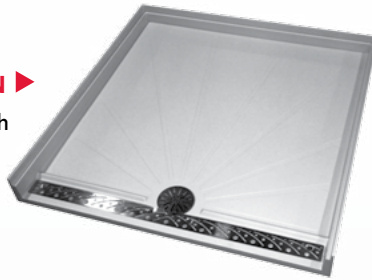

AS-S3636ADA SHOWER PAN ▲
WITH REAR INTEGRAL TRENCH DRAIN

Textured anti-slip surface

Each shower base is cast from colored cast polymer densified material with a textured surface to minimize slippage.

Stainless steel trench cover

Available ADA roll-in shower receptor with integral trench is crafted from heavy gauge type 304 stainless steel.

Solid surface wall kit

Wall panel kit is comprised of the same non-porous solid surface material as the shower base for easy sanitary maintenance.

AS-S36RND SHOWER PAN ▶

- Shower receptor
- Round front
- Anti-slip surface

AS-S3636ADA SHOWER PAN ▶

- Transfer shower receptor with rear integral trench drain
- ADA compliant
- Stainless steel trench cover
- Anti-slip surface