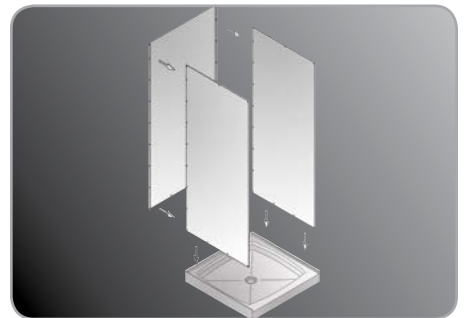

AS-S3636ADA SHOWER PAN ▲
WITH REAR INTEGRAL TRENCH DRAIN

Textured anti-slip surface

Each shower base is cast from colored cast polymer densified material with a textured surface to minimize slippage.

Stainless steel trench cover

Available ADA roll-in shower receptor with integral trench is crafted from heavy gauge type 304 stainless steel.

Solid surface wall kit

Wall panel kit is comprised of the same non-porous solid surface material as the shower base for easy sanitary maintenance.