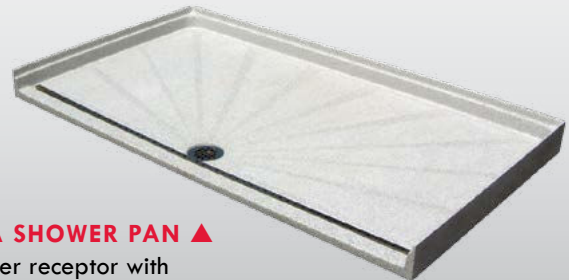

AS-S3462FA SHOWER PAN ▲

- Roll-in shower receptor with front integral trench drain
- ADA compliant
- Stainless steel trench cover
- Anti-slip surface