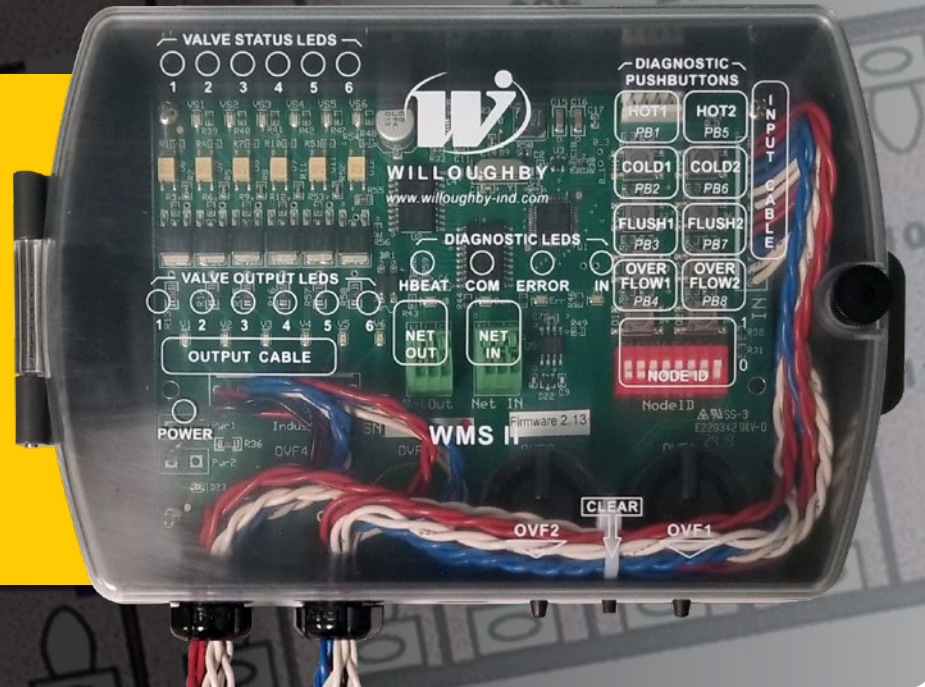

**WILLOUGHBY**  
COUNT ON US

**Water-saving device**

## Willoughby's State-of- the-art **WMS II** Electronic Water Management System

Willoughby Industries' WMS II system takes plumbing fixture water control from inmates and puts it back in the hands of prison officials while saving time, water, and money. Our new water management system is the most technologically advanced in the industry today. After research with correctional facility professionals, Willoughby designed a system to:

- » **be simple to install**, using common connectors and color-coded wiring,
- » **reduce water usage** through fixed scheduling, dynamic usage, or cycle timing control,
- » **control overall water usage**, including the ability to lockout toilets, sinks, and showers from a central PC and detect/prevent toilet overflows,
- » **provide valuable fixture usage data** that can be imported into Excel for further analysis,
- » **include over-current protection** on all outputs, virtually eliminating potential damage from installation errors,
- » **be flexible and usable** with many different types of fixtures,
- » **control several different devices** (two standard combination units, four toilets with overflow detection, or six toilets without overflow detection; mixing of fixtures types is also possible),
- » **enable system troubleshooting** from the service chase with no need to enter the cell to actuate the fixture,
- » **be simple to administrate** with an optional graphical floor plan and control system,
- » **be less costly to install, use and maintain.**

**The net result can be a reduction in water and sewer usage of up to 50%.**

This all-new system requires only a standard 110V outlet in the mechanical chase and features an operator display with an optional facility-specific floor plan for simple administration. For new installations or retrofits of existing systems, visit [www.willoughby-ind.com](http://www.willoughby-ind.com) for all the details.