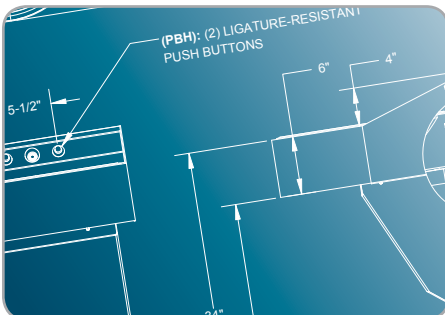

BUILT TO LAST, IN AMERICA

WILLOUGHBY ASWLDR-1922

Ligature-Resistant Lavatory

Fashioned from type 304 stainless steel for durability, this wall-mounted lavatory is specifically designed to reduce ligature points for behavioral healthcare environments.

▲ ASWLDR-1922 shown with standard antimicrobial gloss white powder coated enamel finish. See website for full list of available options.

Purpose built

We consulted with leading behavioral healthcare professionals to create a lavatory specifically to help save lives—we didn't simply retrofit an existing model.

Machined stainless steel components

Willoughby's high-quality, long-lasting components are **not** chrome plated brass, but machined stainless steel of the highest possible quality.

Stainless steel strength

The lavatory back splash, bowl, and cabinet are crafted from heavy gauge, all-welded, type 304 stainless steel. Fixture is powder coated with an antimicrobial gloss white enamel finish.

WILLOUGHBY

COUNT ON US.

800.428.4065 | www.willoughby-ind.com