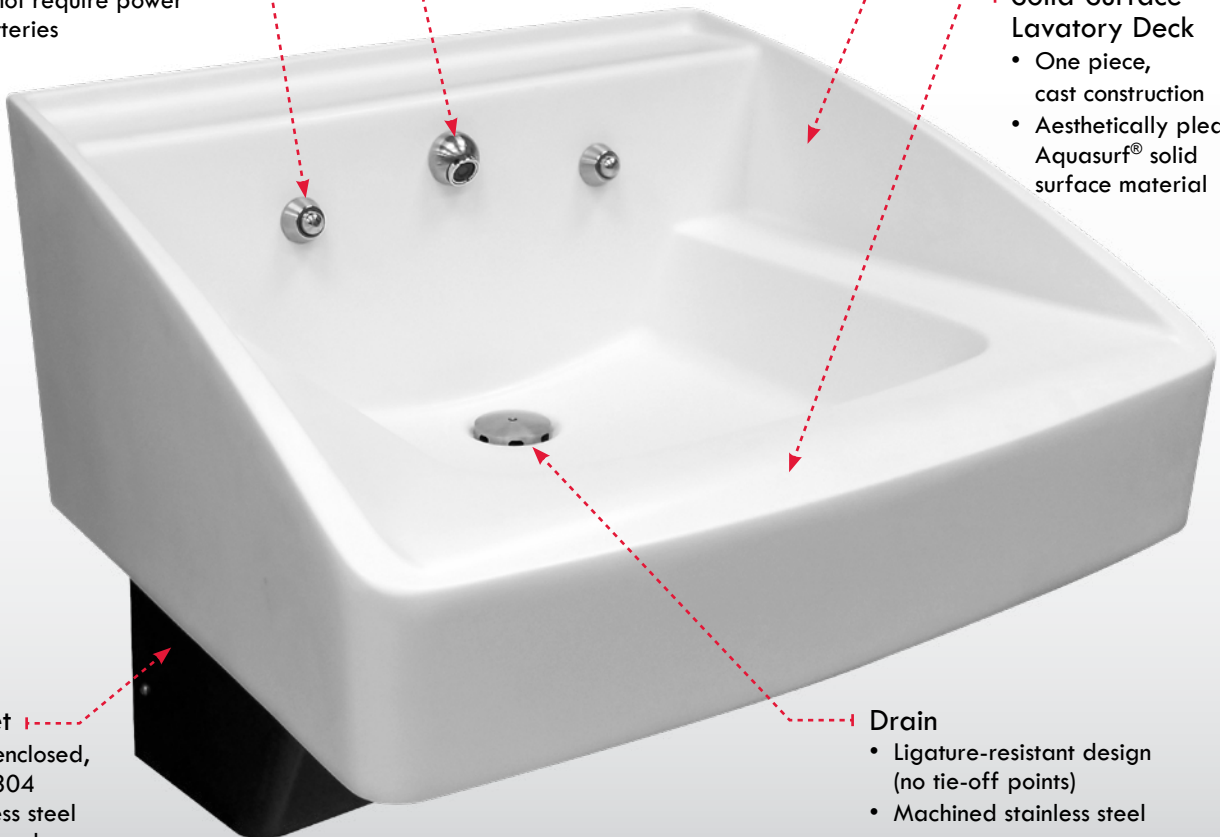

BUILT TO LAST, IN AMERICA

WILLOUGHBY LRBHL-2320

Ligature-Resistant Lavatory

Fashioned from seamless Aquasurf® solid surface material and type 304 stainless steel for durability, this wall-mounted lavatory is specifically designed to reduce ligature points for behavioral healthcare environments.

Willoughby's high-quality, long-lasting components are **not** chrome plated brass.

Aquasurf® durability

Our sanitary solid surface lavatory is cast as a one-piece fixture that is easily cleaned, maintained, and repaired.

Spray Head

- Ligature-resistant design
- Hemispherical design
- Non-aerated
- Laminar flow

Integrated Side Splash

- Integral sloped back and side splash

Solid-Surface Lavatory Deck

- One piece, cast construction
- Aesthetically pleasing Aquasurf® solid surface material

Cabinet

- Fully-enclosed, type 304 stainless steel drain enclosure

Drain

- Ligature-resistant design (no tie-off points)
- Machined stainless steel

Available in 9 easy-to-clean and maintain Aquasurf® colors