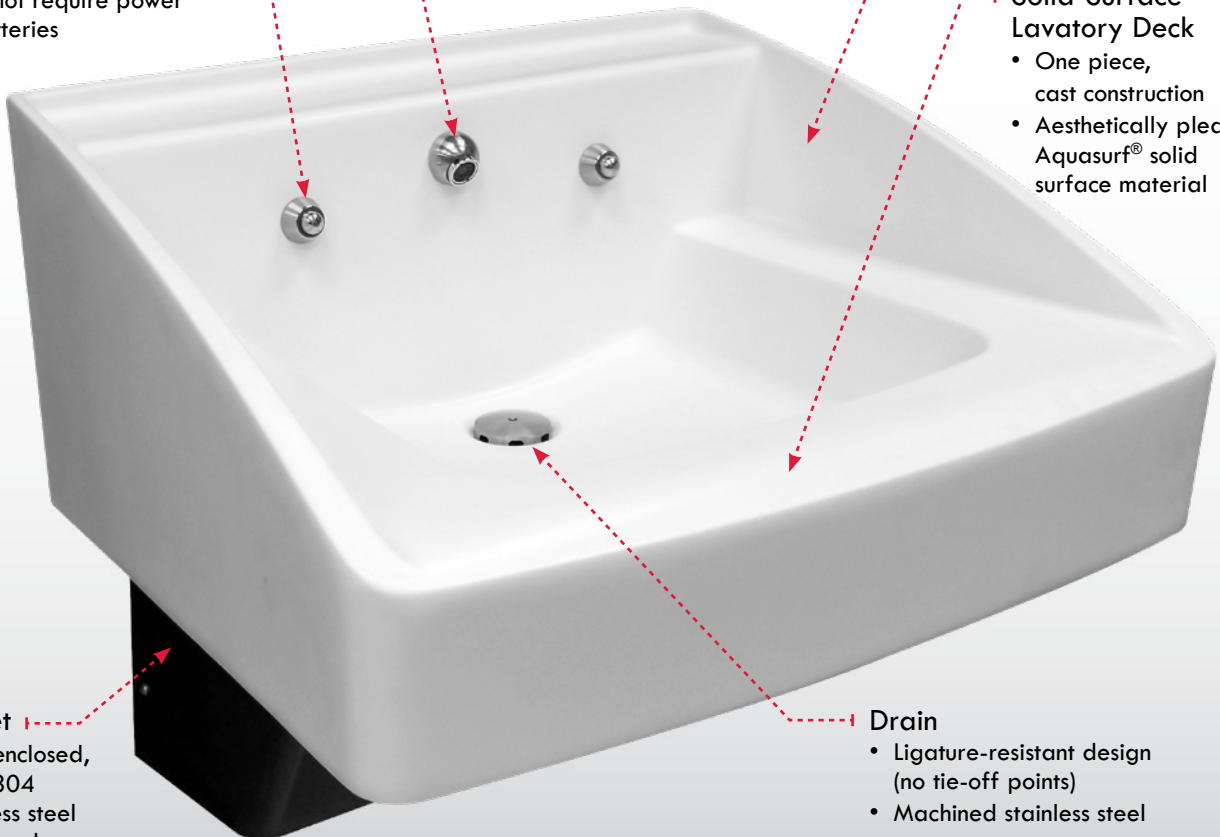

BUILT TO LAST, IN AMERICA

WILLOUGHBY LRBHL-2320

Ligature-Resistant Lavatory

Fashioned from seamless Aquasurf® solid surface material and type 304 stainless steel for durability, this wall-mounted lavatory is specifically designed to reduce ligature points for behavioral healthcare environments.

Willoughby's high-quality, long-lasting components are **not** chrome plated brass.

Aquasurf® durability

Our sanitary solid surface lavatory is cast as a one-piece fixture that is easily cleaned, maintained, and repaired.

Spray Head

- Ligature-resistant design
- Hemispherical design
- Non-aerated
- Laminar flow

Integrated Side Splash

- Integral sloped back and side splash

Solid-Surface Lavatory Deck

- One piece, cast construction
- Aesthetically pleasing Aquasurf® solid surface material

Cabinet

- Fully-enclosed, type 304 stainless steel drain enclosure

Drain

- Ligature-resistant design (no tie-off points)
- Machined stainless steel

Available in 9 easy-to-clean and maintain Aquasurf® colors