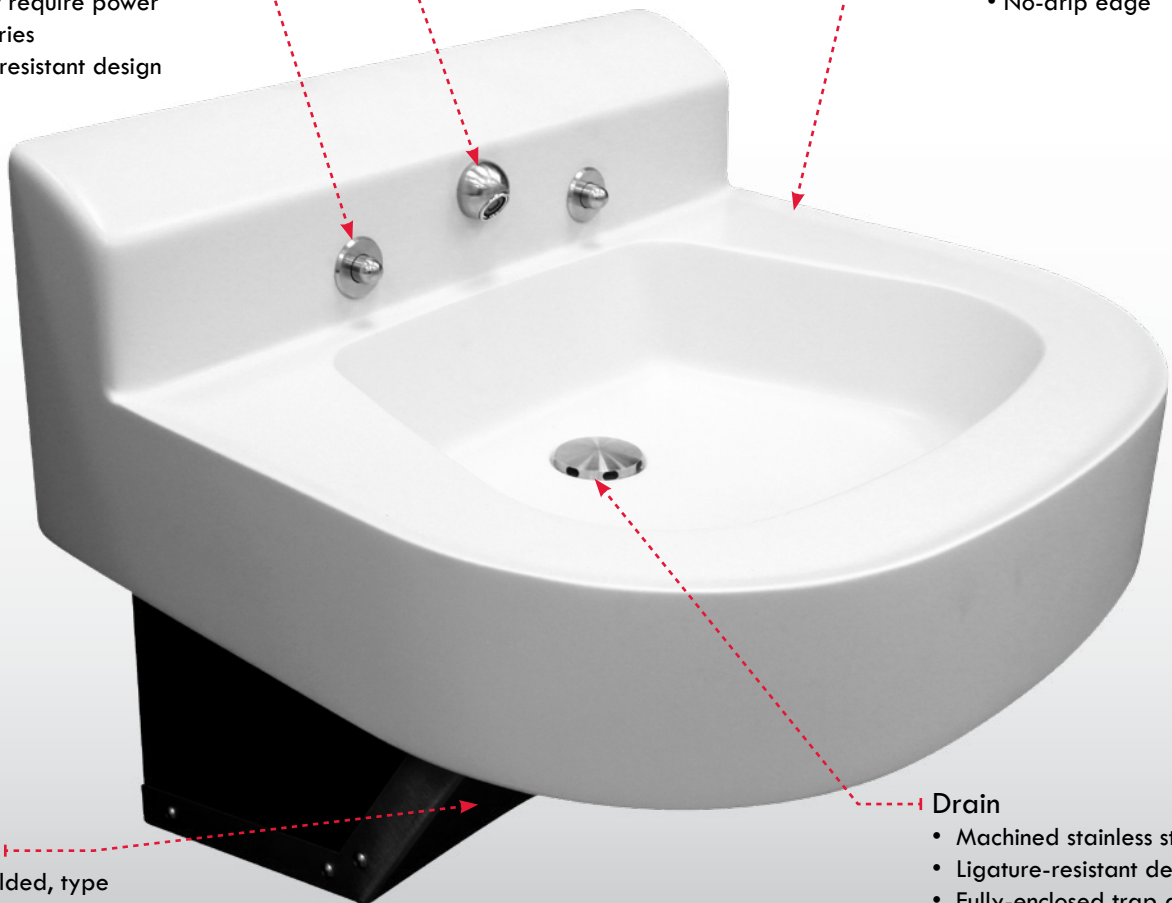

# Ligature-Resistant Lavatory

Fashioned from seamless Aquasurf® solid surface material and type 304 stainless steel for durability, this wall-mounted lavatory is specifically designed to reduce ligature points for behavioral healthcare environments.

### Aquasurf® durability.

Our sanitary solid surface lavatory is cast as a one-piece fixture that is easily cleaned, maintained, and repaired.

# WILLOUGHBY

COUNT ON US.

800.428.4065 | [www.willoughby-ind.com](http://www.willoughby-ind.com)

**Controls**

- Push button or infrared controls available
- Dual temperature valves available
- Pneumatic actuation does not require power or batteries
- Ligature-resistant design

**Spray Head**

- Hemispherical design
- Ligature-resistant design

**Countertop**

- Made of non-porous Aquasurf® solid surface material
- Integrated lavatory bowl
- No-drip edge

**Cabinet**

- Fully-welded, type 304 stainless steel