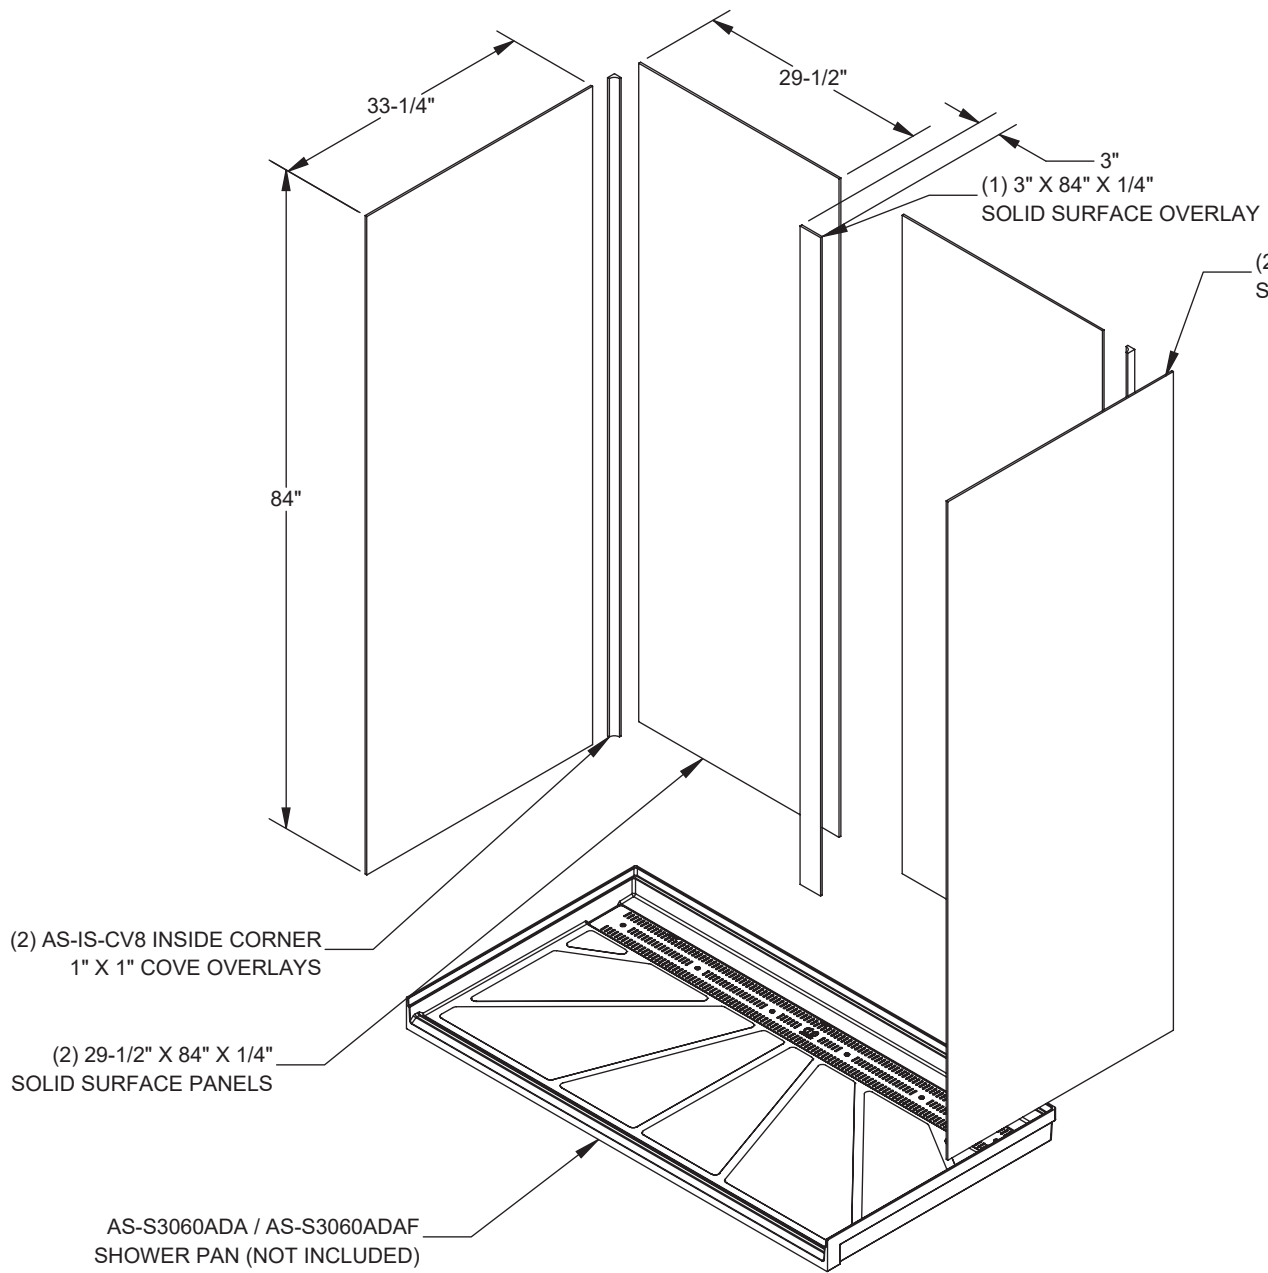

**NOTE: INSTALL BACK PANELS FIRST**

**AQUASURF SOLID SURFACE COLORS:**

- [ ] (BN) BONE
- [ ] (GW) GLACIER WHITE
- [ ] (GG) GREY GRANITE
- [ ] (SS) SANDSTONE
- [ ] (WG) WHITE GRANITE
- [ ] (BG) BLACK GRANITE
- [ ] (NB) NOCTURNAL BLUE
- [ ] (RC) RED CORAL
- [ ] (SG) SEA GREEN

 WILLOUGHBY	<b>Willoughby Industries, Inc.</b> Indianapolis, Indiana		TITLE / DESC.: ASK-S3060ADA-XX SHOWER WALL KIT				PART #: P219009A		
	TOLERANCES EXCEPT AS NOTED		2 PLCS: ±0.03 3 PLCS: ±0.015 FRACTIONS: ±1/4" ANGLE: ±1°	SIZE: A	MATL:	SCALE: 1:20	REF.:	REVISION: A	ORIG.: NAL 6/3/21
							REV.: NAL 6/3/21	SHEET: 1 OF 1	