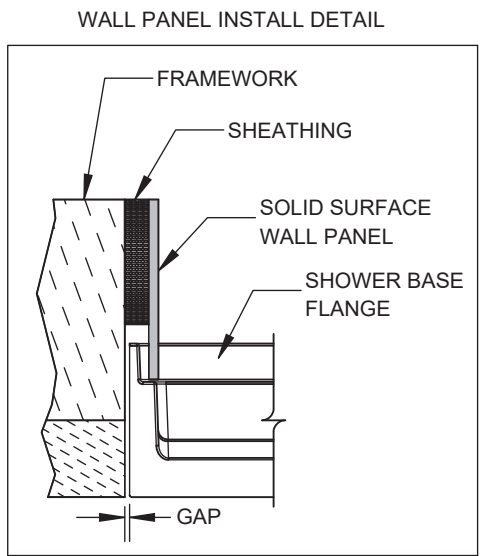

**NOTE: INSTALL BACK PANELS FIRST**

**AQUASURF SOLID SURFACE COLORS:**

- [ ] (BN) BONE
- [ ] (GW) GLACIER WHITE
- [ ] (GG) GREY GRANITE
- [ ] (SS) SANDSTONE
- [ ] (WG) WHITE GRANITE
- [ ] (BG) BLACK GRANITE
- [ ] (NB) NOCTURNAL BLUE
- [ ] (RC) RED CORAL
- [ ] (SG) SEA GREEN

 WILLOUGHBY	<b>Willoughby Industries, Inc.</b> Indianapolis, Indiana		TITLE / DESC.: ASK-S3060ADA-XX SHOWER WALL KIT				PART #: P219009A		
	TOLERANCES EXCEPT AS NOTED		2 PLCS: ±0.03 3 PLCS: ±0.015 FRACTIONS: ±1/4" ANGLE: ±1°	SIZE: A	MATL:	SCALE: 1:20	REF.:	REVISION: A	ORIG.: NAL 6/3/21
							REV.: NAL 6/3/21	SHEET: 1 OF 1	