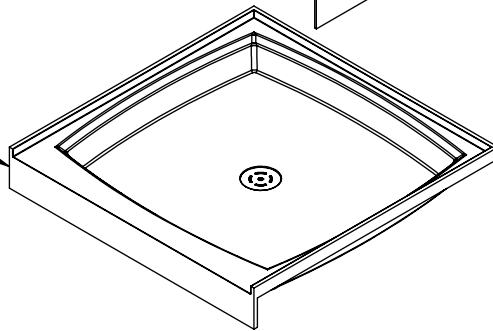

(3) 34-3/4" X 84" X 1/4"  
SOLID SURFACE PANELS

(2) AS-IS-CV8 INSIDE CORNER  
1" X 1" COVE OVERLAYS

AS-S3636 SHOWER PAN  
(NOT INCLUDED)

**NOTE: INSTALL BACK PANEL FIRST**

WALL PANEL INSTALL DETAIL

**AQUASURF SOLID SURFACE COLORS:**

 <b>Willoughby Industries, Inc.</b> Indianapolis, Indiana	TITLE / DESC.: ASK-S3636-XX SHOWER WALL KIT		PART #: P219002A	
	TOLERANCES EXCEPT AS NOTED 2 PLCS: ±0.03 3 PLCS: ±0.015 FRACTIONS: ±1/4" ANGLE: ±1°	SIZE: A SCALE: 1:20	MAT'L: REF.:	REVISION: A ORIG.: NAL 6/2/21 REV.: NAL 6/2/21