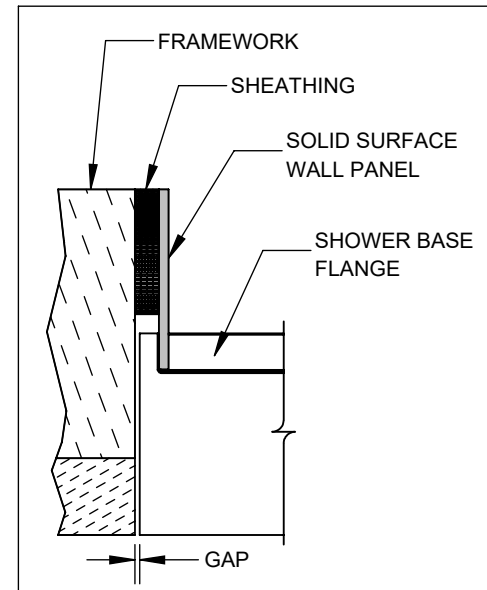

(3) 34-3/4" X 84" X 1/4"  
SOLID SURFACE PANELS

(2) AS-IS-CV8 INSIDE CORNER  
1" X 1" COVE OVERLAYS

AS-S3636 SHOWER PAN  
(NOT INCLUDED)

**NOTE: INSTALL BACK PANEL FIRST**

WALL PANEL INSTALL DETAIL

**AQUASURF SOLID SURFACE COLORS:**