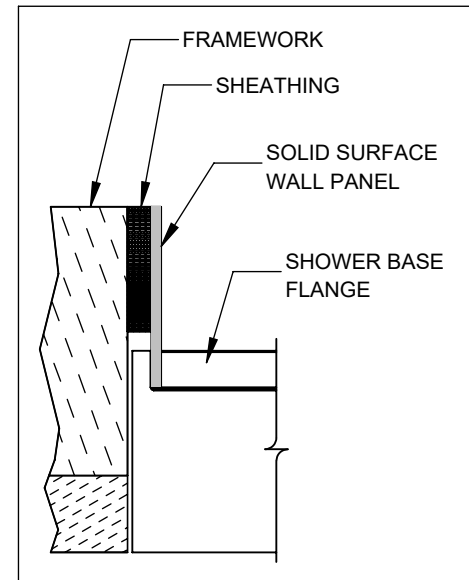

AS-S36RND SHOWER PAN
(NOT INCLUDED)

WALL PANEL INSTALL DETAIL

AQUASURF SOLID SURFACE COLORS:

- | | |
|------------------------|-------------------------|
| [] (BN) BONE | [] (BG) BLACK GRANITE |
| [] (GW) GLACIER WHITE | [] (NB) NOCTURNAL BLUE |
| [] (GG) GREY GRANITE | [] (RC) RED CORAL |
| [] (SS) SANDSTONE | [] (SG) SEA GREEN |
| [] (WG) WHITE GRANITE | |

	Willoughby Industries, Inc. Indianapolis, Indiana		TITLE / DESC.: ASK-S36RND-XX SHOWER WALL KIT				PART #: P219007A	
	TOLERANCES EXCEPT AS NOTED	2 PLCS: ±0.03 3 PLCS: ±0.015 FRACTIONS: ±1/4" ANGLE: ±1°	SIZE: A SCALE: 1:20	MAT'L:	REF.:	REVISION: A	ORIG.: NAL 6/4/21	STANDARD SHEET: 1 OF 1