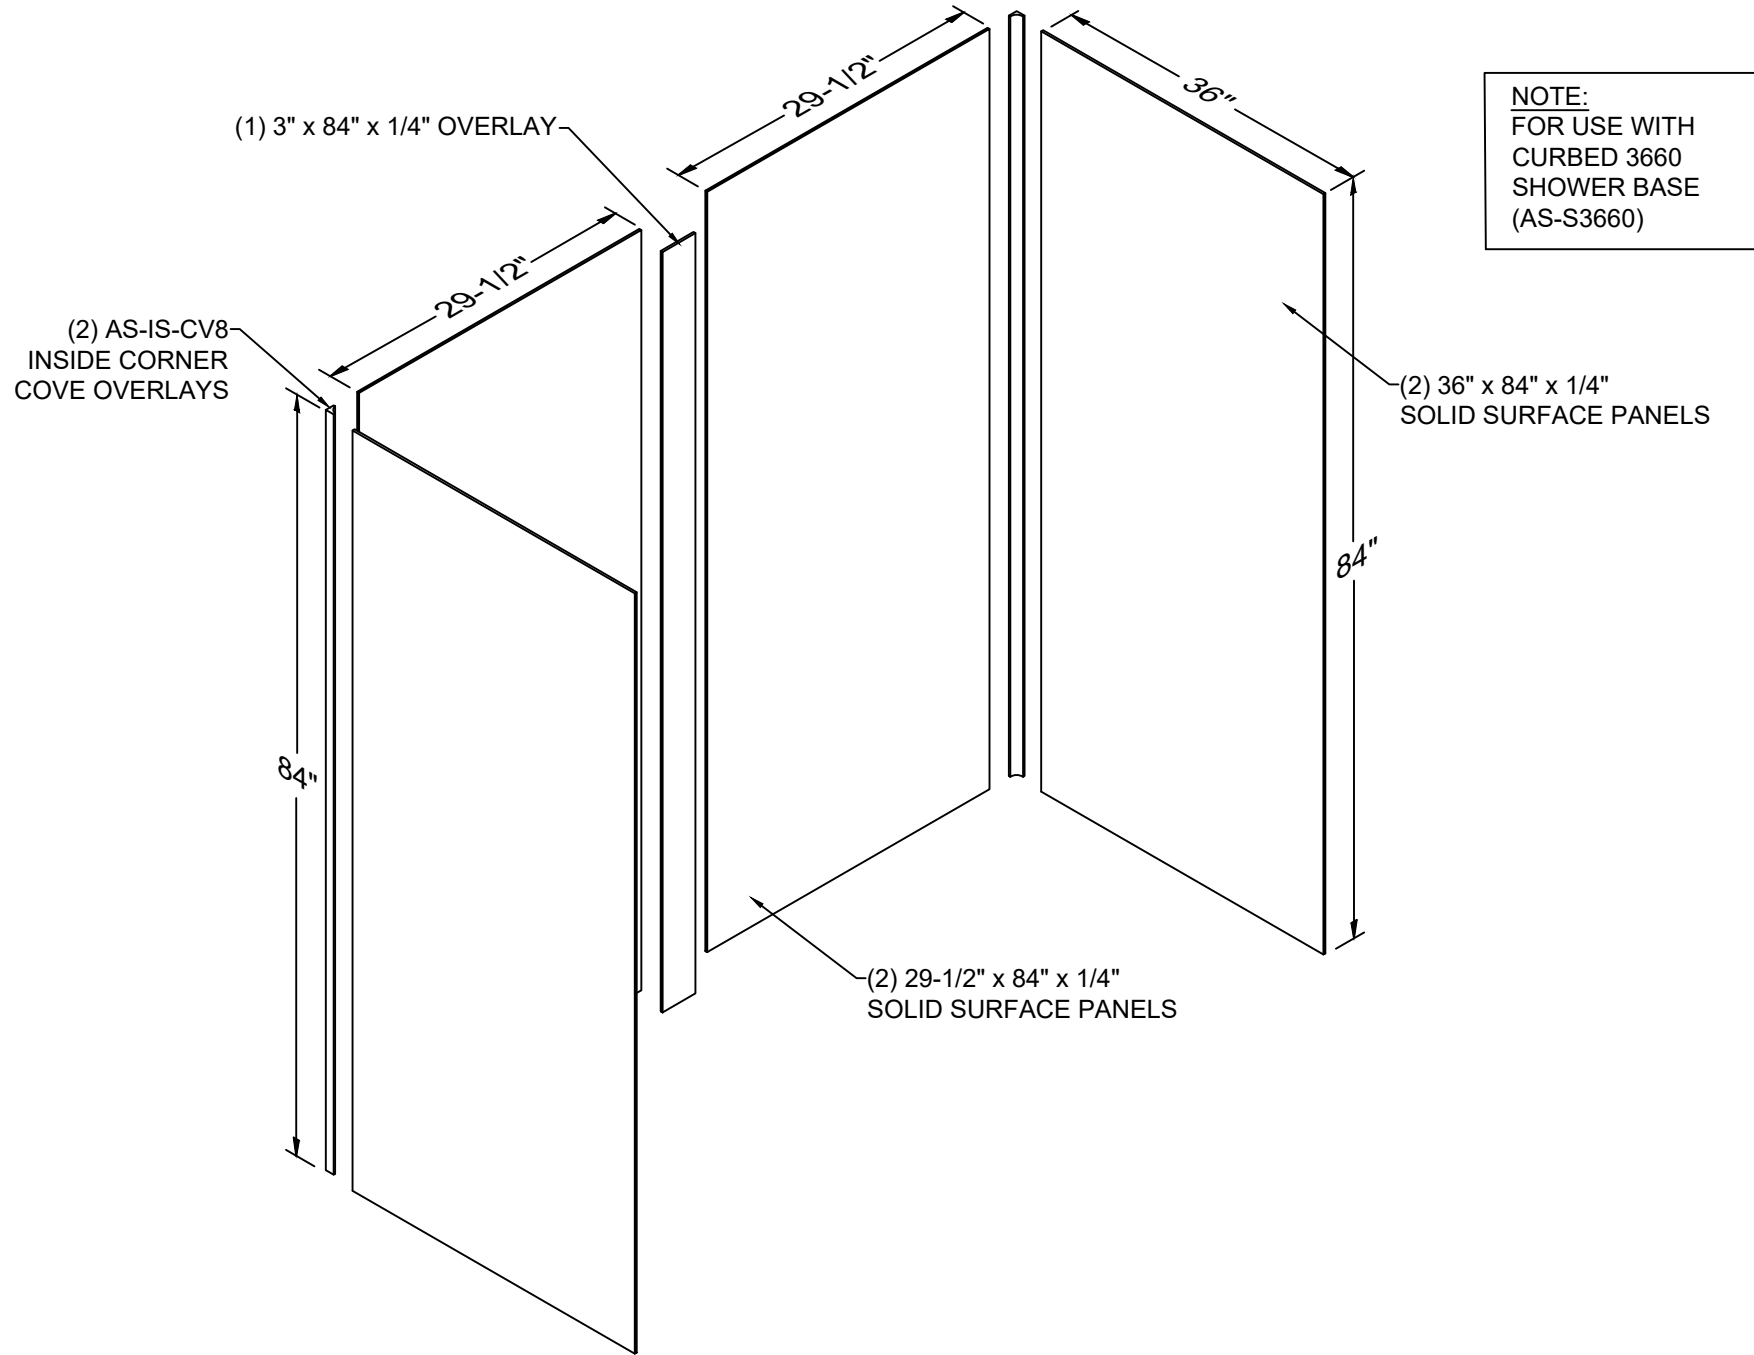


 WILLOUGHBY	TITLE: <b>SHOWER WALL KIT-AQUASURF SOLID SURFACE (FOR 36" x 60" SHOWER)</b> <b>MODEL# ASK-S603684</b>		DRAWING #: <b>P169007A</b>	
	TOLERANCE: DIMENSIONS ARE +/- 1/4" EXCEPT AS NOTED	MATERIAL: AQUASURF SOLID SURFACE EXCEPT AS NOTED	DRAWN BY: <b>MW</b>	DATE: <b>4/7/16</b>
		SCALE: <b>NOT TO SCALE</b>		STANDARD DWG.

**NOTE:**  
 FOR USE WITH  
 CURBED 3660  
 SHOWER BASE  
 (AS-S3660)