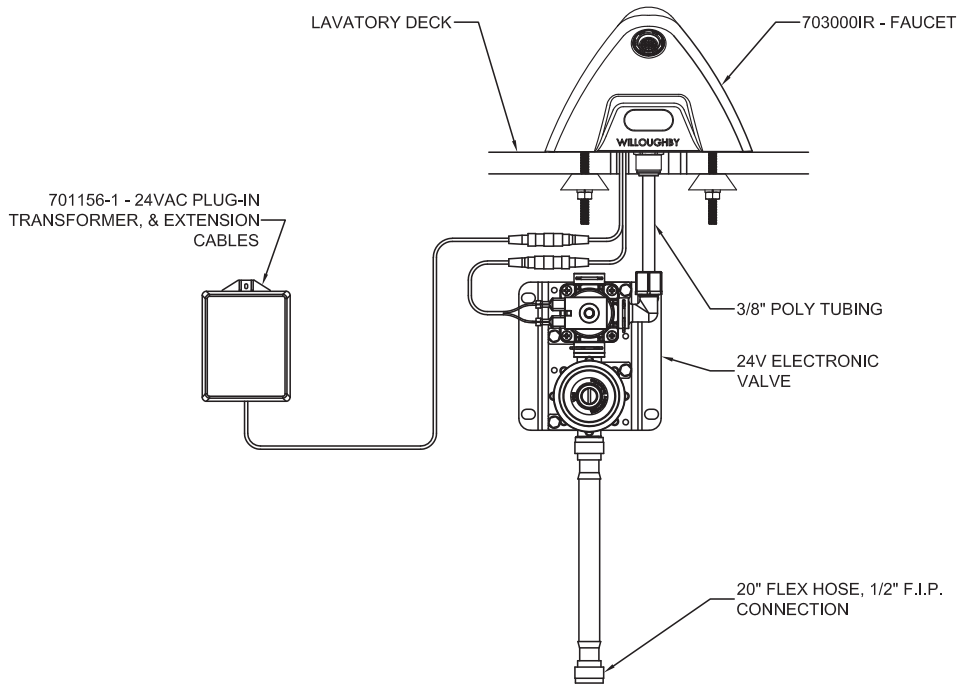

HARD-WIRED