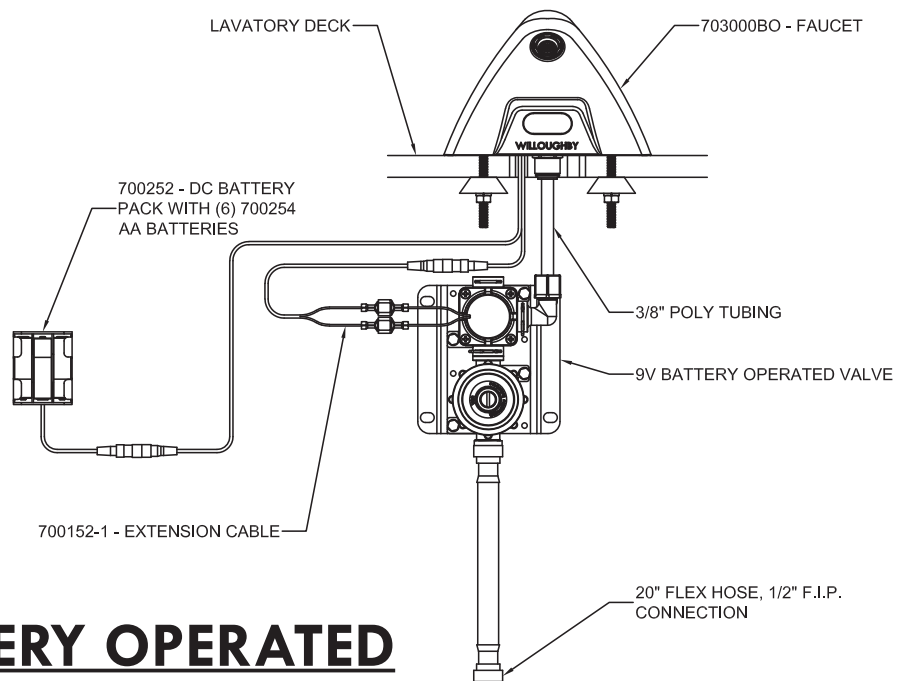

BATTERY OPERATED

visit our website at www.willoughby-ind.com
5105 West 78th Street • Indianapolis, IN. 46268
(317) 875-0830 • Fax: (317) 875-0837 • (800) 428-4065