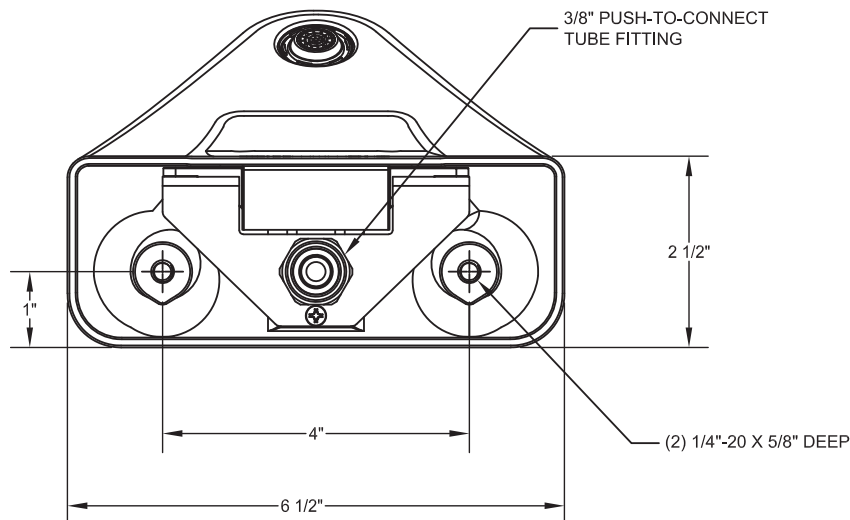

LIGATURE-RESISTANT DISCLAIMER

This product is designed to minimize ligature points. While every effort has been made to reduce the possibility of ligature points, this product does not eliminate all risks. Ligature-Resistant products by Willoughby Industries are to be used in conjunction with, not as a replacement for, trained professionals.

WARNING: Cancer and Reproductive Harm

- www.P65Warnings.ca.gov

visit our website at www.willoughby-ind.com
5105 West 78th Street • Indianapolis, IN. 46268
(317) 875-0830 • Fax: (317) 875-0837 • (800) 428-4065