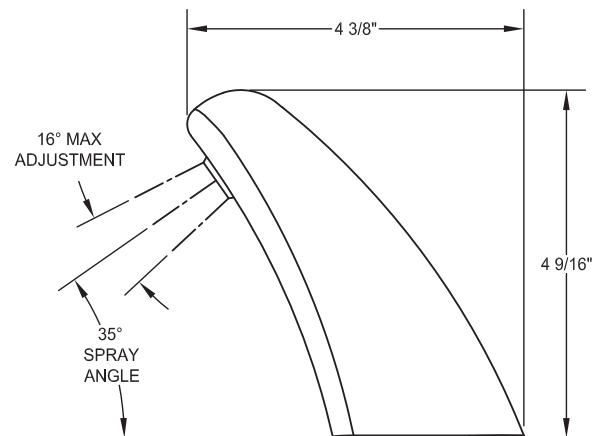

LIGATURE-RESISTANT DISCLAIMER

This product is designed to minimize ligature points. While every effort has been made to reduce the possibility of ligature points, this product does not eliminate all risks. Ligature-Resistant products by Willoughby Industries are to be used in conjunction with, not as a replacement for, trained professionals.

WARNING: Cancer and Reproductive Harm

- www.P65Warnings.ca.gov

visit our website at www.willoughby-ind.com
5105 West 78th Street • Indianapolis, IN. 46268
(317) 875-0830 • Fax: (317) 875-0837 • (800) 428-4065