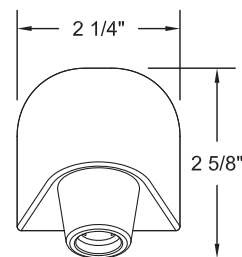

Option:

☐ FA LRFX With Stainless Steel Front Mounted Plate (For Non Fixture Applications)

LIGATURE-RESISTANT DISCLAIMER

This product is designed to minimize ligature points. While every effort has been made to reduce the possibility of ligature points, this product does not eliminate all risks. Ligature-Resistant products by Willoughby Industries are to be used in conjunction with, not as a replacement for, trained professionals.

visit our website at www.willoughby-ind.com
5105 West 78th Street • Indianapolis, IN. 46268
(317) 875-0830 • Fax: (317) 875-0837 • (800) 428-4065