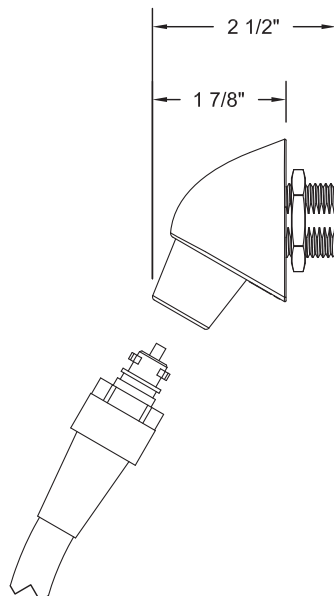

LRFX Ligature-resistant Quick Disconnect Hand Held Shower

PATENT PENDING

Willoughby model LRFX Ligature-resistant, Quick Disconnect with Hand Held Shower, shall be fixed type, with chrome-plated, die-cast construction base with a ligature-resistant quick disconnect hand held shower head. The shower head shall be rear mounted with no visible fasteners. The inlet connection shall be threaded for 3/8" F.I.P.

The LRFX features a 1/4 turn quick disconnect with positive shut off, to stop water flow when shower head and hose are disconnected. The LRFX base is rounded and tapered to minimize any potential ligature points. The shower head is designed to be disconnected from the base and removed from the shower stall when not in use.

Option:

☐ FA LRFX With Stainless Steel Front Mounted Plate (For Non Fixture Applications)

LIGATURE-RESISTANT DISCLAIMER

This product is designed to minimize ligature points. While every effort has been made to reduce the possibility of ligature points, this product does not eliminate all risks. Ligature-Resistant products by Willoughby Industries are to be used in conjunction with, not as a replacement for, trained professionals.

visit our website at www.willoughby-ind.com
5105 West 78th Street • Indianapolis, IN. 46268
(317) 875-0830 • Fax: (317) 875-0837 • (800) 428-4065