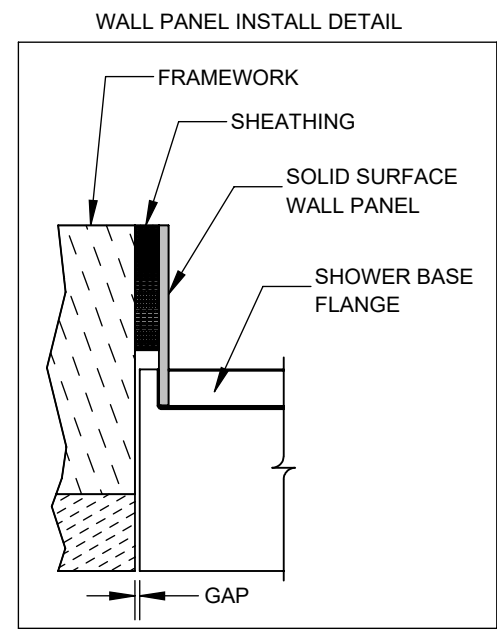

(3) 34-3/4" X 84" X 1/4"
SOLID SURFACE PANELS

(2) AS-IS-CV8 INSIDE CORNER
1" X 1" COVE OVERLAYS

AS-S3636 SHOWER PAN
(NOT INCLUDED)

NOTE: INSTALL BACK PANEL FIRST

AQUASURF SOLID SURFACE COLORS:

- [] (BN) BONE
- [] (GW) GLACIER WHITE
- [] (GG) GREY GRANITE
- [] (SS) SANDSTONE
- [] (WG) WHITE GRANITE
- [] (BG) BLACK GRANITE
- [] (NB) NOCTURNAL BLUE
- [] (RC) RED CORAL
- [] (SG) SEA GREEN

 WILLOUGHBY	Willoughby Industries, Inc. Indianapolis, Indiana		TITLE / DESC.: ASK-S3636-XX SHOWER WALL KIT			PART #: P219002A		
	TOLERANCES EXCEPT AS NOTED		2 PLCS: ±0.03 3 PLCS: ±0.015 FRACTIONS: ±1/4" ANGLE: ±1°	SIZE: A SCALE: 1:20	MAT'L: REF.:		REVISION: A	ORIG.: NAL 6/2/21 REV.: NAL 6/2/21