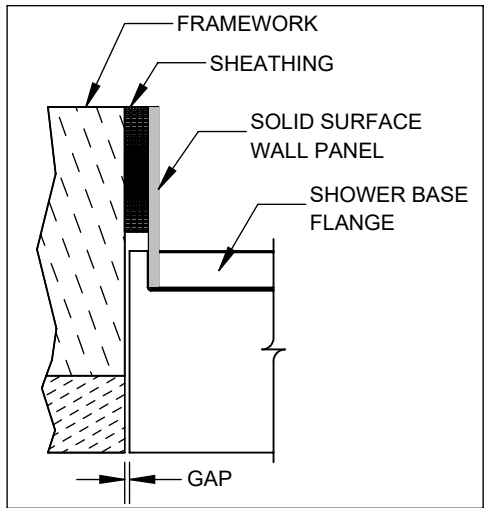

NOTE: INSTALL BACK PANELS FIRST

WALL PANEL INSTALL DETAIL

AQUASURF SOLID SURFACE COLORS:

- [] (BN) BONE
- [] (GW) GLACIER WHITE
- [] (GG) GREY GRANITE
- [] (SS) SANDSTONE
- [] (WG) WHITE GRANITE
- [] (BG) BLACK GRANITE
- [] (NB) NOCTURNAL BLUE
- [] (RC) RED CORAL
- [] (SG) SEA GREEN

 WILLOUGHBY	Willoughby Industries, Inc. Indianapolis, Indiana		TITLE / DESC.: ASK-S3648-XX SHOWER WALL KIT		PART #: P219003A	
	TOLERANCES EXCEPT AS NOTED		2 PLCS: +0.03 3 PLCS: +0.015 FRACTIONS: ±1/4" ANGLE: ±1°	SIZE: A SCALE: 1:20	MATL: REF.:	REVISION: A ORIG.: NAL 6/3/21 REV.: NAL 6/3/21