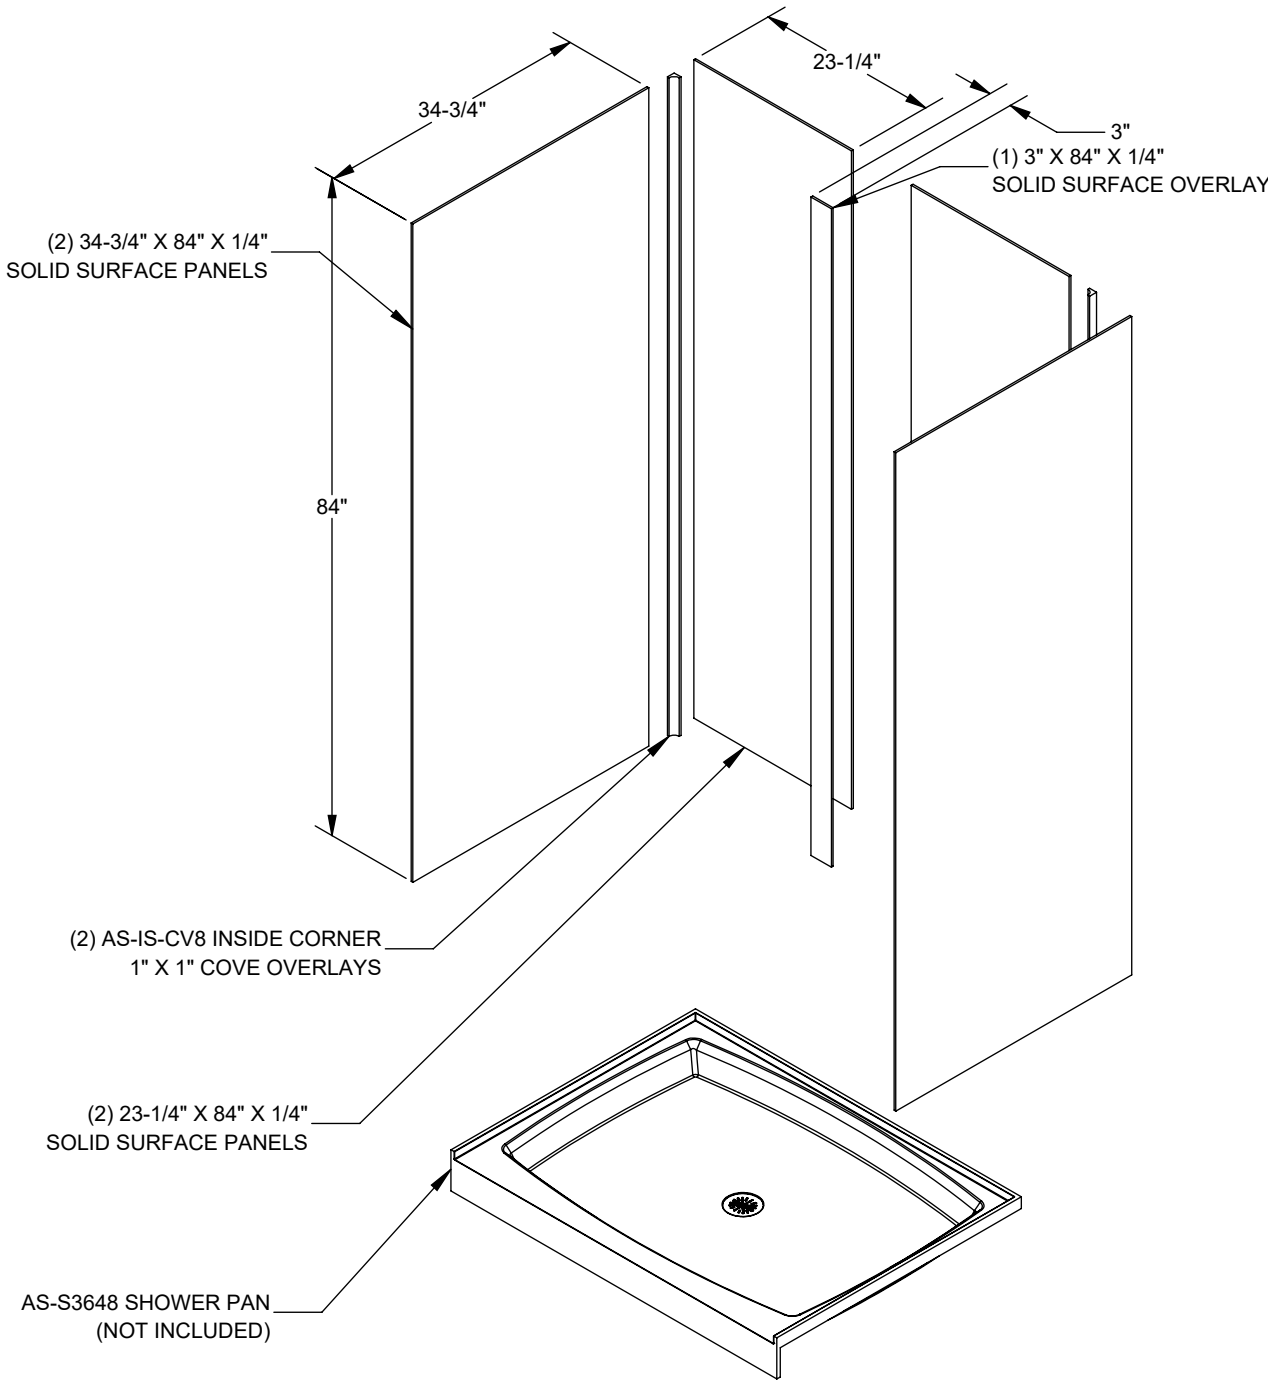

NOTE: INSTALL BACK PANELS FIRST

WALL PANEL INSTALL DETAIL

AQUASURF SOLID SURFACE COLORS:

- [] (BN) BONE
- [] (GW) GLACIER WHITE
- [] (GG) GREY GRANITE
- [] (SS) SANDSTONE
- [] (WG) WHITE GRANITE
- [] (BG) BLACK GRANITE
- [] (NB) NOCTURNAL BLUE
- [] (RC) RED CORAL
- [] (SG) SEA GREEN

 WILLOUGHBY	Willoughby Industries, Inc. Indianapolis, Indiana		TITLE / DESC.: ASK-S3648-XX SHOWER WALL KIT		PART #: P219003A	
	TOLERANCES EXCEPT AS NOTED		2 PLCS: +0.03 3 PLCS: +0.015 FRACTIONS: ±1/4" ANGLE: ±1°	SIZE: A SCALE: 1:20	MATL: REF.:	REVISION: A ORIG.: NAL 6/3/21 REV.: NAL 6/3/21