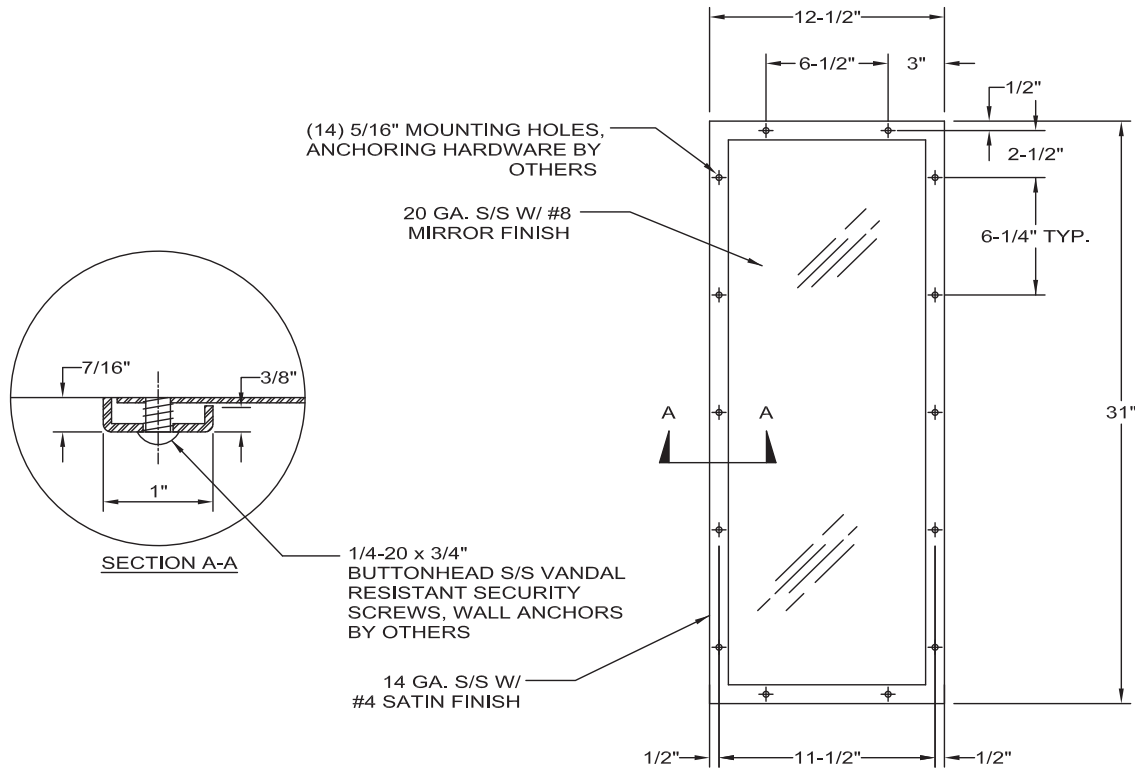

**FMR1-FA  
Framed Security Mirror  
Front Mounted**

**FMR1-FA** framed security mirror to be 14 GA / 20GA, Type 304 stainless steel, polished to a #8 non-directional mirror finish. Anchoring shall be by a 14-point system. Vandal-resistant 1/4-20 x 3/4" security screws provided with the mirror. Wall anchors provided by others.