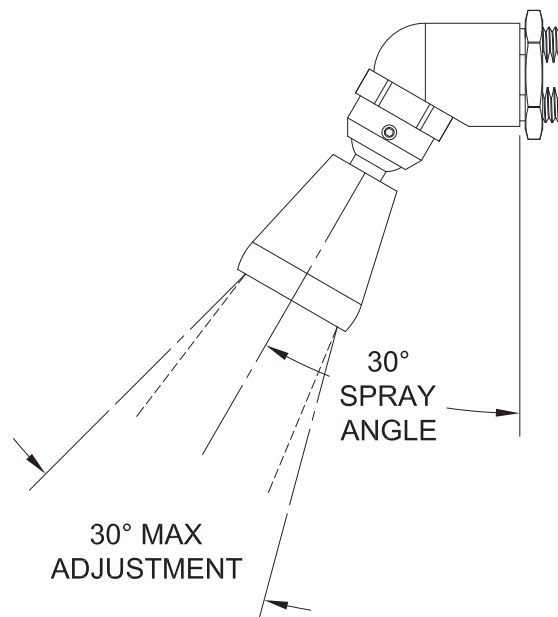

LBJ Lockable Ball Joint Shower Head (#380028)

(Unit may be shown with optional features)

Recommended Specifications

Willoughby model LBJ Lockable Ball Joint Shower Head (2.0 GPM Flow Rate only) shall be fixed type, constructed of chrome-plated brass, mounted from the rear with no visible fasteners or removable parts. The head shall have 3/8" F.I.P. threads on the inlet. The shower head spray direction can be locked in position using the recessed set screw.