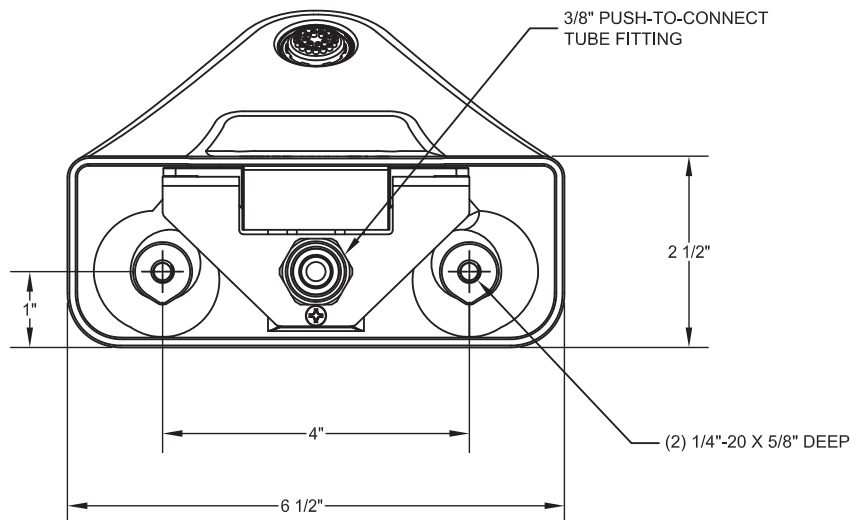

LIGATURE-RESISTANT DISCLAIMER

This product is designed to minimize ligature points. While every effort has been made to reduce the possibility of ligature points, this product does not eliminate all risks. Ligature-Resistant products by Willoughby Industries are to be used in conjunction with, not as a replacement for, trained professionals.

WARNING: Cancer and Reproductive Harm

- www.P65Warnings.ca.gov

visit our website at www.willoughby-ind.com
5105 West 78th Street • Indianapolis, IN. 46268
(317) 875-0830 • Fax: (317) 875-0837 • (800) 428-4065