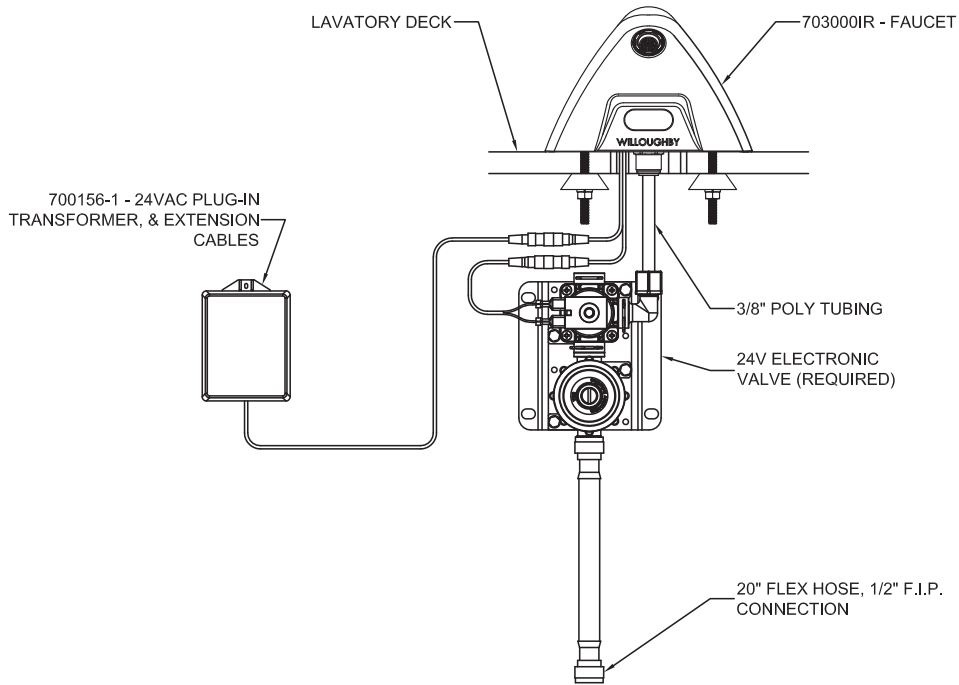

PLUG-IN

BATTERY OPERATED

visit our website at www.willoughby-ind.com
5105 West 78th Street • Indianapolis, IN. 46268
(317) 875-0830 • Fax: (317) 875-0837 • (800) 428-4065