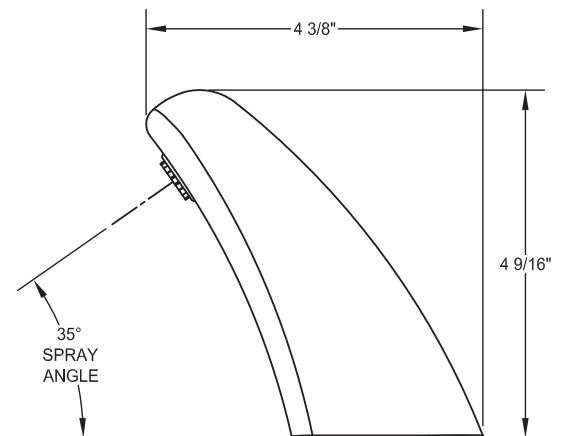

LIGATURE-RESISTANT DISCLAIMER

This product is designed to minimize ligature points. While every effort has been made to reduce the possibility of ligature points, this product does not eliminate all risks. Ligature-Resistant products by Willoughby Industries are to be used in conjunction with, not as a replacement for, trained professionals.

WARNING: Cancer and Reproductive Harm

- www.P65Warnings.ca.gov

visit our website at www.willoughby-ind.com
5105 West 78th Street • Indianapolis, IN. 46268
(317) 875-0830 • Fax: (317) 875-0837 • (800) 428-4065