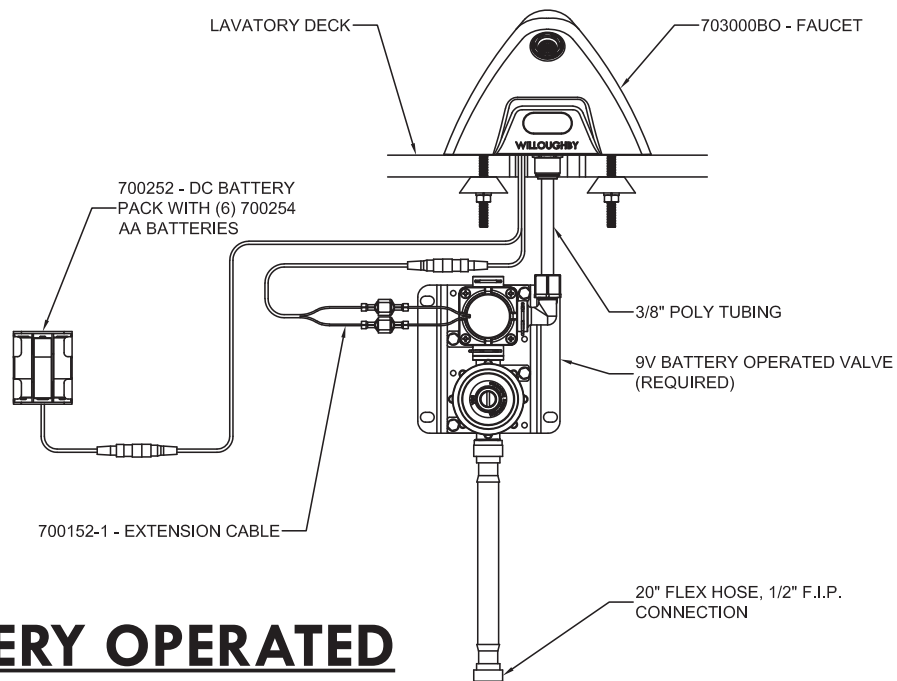

BATTERY OPERATED

visit our website at www.willoughby-ind.com
5105 West 78th Street • Indianapolis, IN. 46268
(317) 875-0830 • Fax: (317) 875-0837 • (800) 428-4065