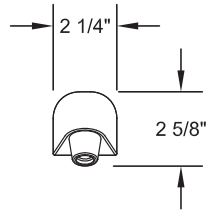

Options:

- ☐ FA LRFX With Stainless Steel Front Mounted Plate (For Non Fixture Mounted Applications)
- ☐ LRFXH1 Ligature-Resistant Shower Head Hook for LRFX (For Non Fixture Mounted Applications)

LRFXH1
(Sold Separately)