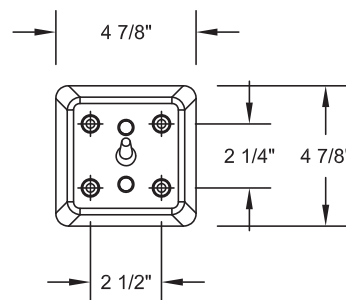

## Ligature-resistant Quick Disconnect Hand Held Shower

**PATENT PENDING**

Willoughby model LRFX Ligature-resistant, Quick Disconnect with Hand Held Shower, shall be fixed type, with chrome-plated, die-cast construction base with a ligature-resistant quick disconnect hand held shower head. The shower head shall be rear mounted with no visible fasteners. The inlet connection shall be threaded for 3/8" F.I.P.

The LRFX features a 1/4 turn quick disconnect and check valve to provide a positive shut off, to stop water flow when shower head and hose are disconnected. The LRFX base is rounded and tapered to minimize any potential ligature points. The shower head is designed to be disconnected from the base and removed from the shower stall when not in use.

Options:

- FA LRFX With Stainless Steel Front Mounted Plate (For Non Fixture Mounted Applications)
- LRFXH1 Ligature-Resistant Shower Head Hook for LRFX (For Non Fixture Mounted Applications)

LRFXH1  
(Sold Separately)