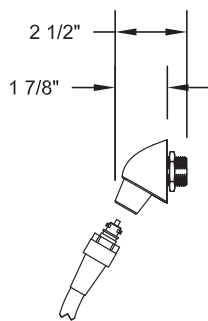

## Ligature-resistant Quick Disconnect Hand Held Shower

**PATENT PENDING**

Willoughby model LRFX Ligature-resistant, Quick Disconnect with Hand Held Shower, shall be fixed type, with chrome-plated, die-cast construction base with a ligature-resistant quick disconnect hand held shower head. The shower head shall be rear mounted with no visible fasteners. The inlet connection shall be threaded for 3/8" F.I.P.

The LRFX features a 1/4 turn quick disconnect and check valve to provide a positive shut off, to stop water flow when shower head and hose are disconnected. The LRFX base is rounded and tapered to minimize any potential ligature points. The shower head is designed to be disconnected from the base and removed from the shower stall when not in use.

Options:

- FA LRFX With Stainless Steel Front Mounted Plate (For Non Fixture Mounted Applications)
- LRFXH1 Ligature-Resistant Shower Head Hook for LRFX (For Non Fixture Mounted Applications)

LRFXH1  
(Sold Separately)