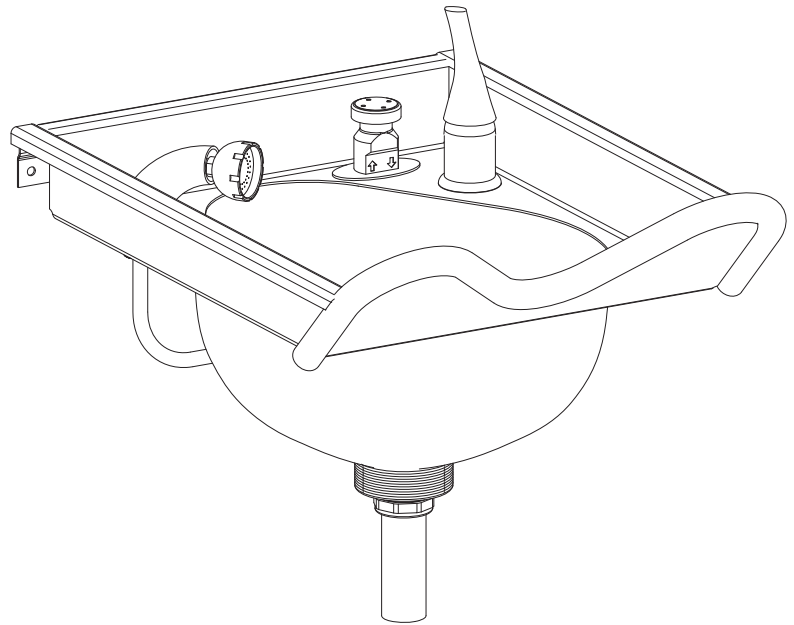

SB-1823 Stainless Steel Shampoo Bowl

Recommended Specifications

Stainless Steel Shampoo Bowl shall be:
Willoughby Model No. **SB-1823**

The shampoo bowl shall accommodate one user at a time and have a contoured neck rest.

Standard shampoo bowl shall be fabricated from 14 GA, Type 304 stainless steel, and includes:

- Stainless steel 3-1/2" basket strainer with drain
- Wall mounting bracket (less wall mounting hardware)

An optional single handle multi-temperature faucet with removable hand-held sprayer and vacuum breaker is available (shown, P/N: WSB-KIT).