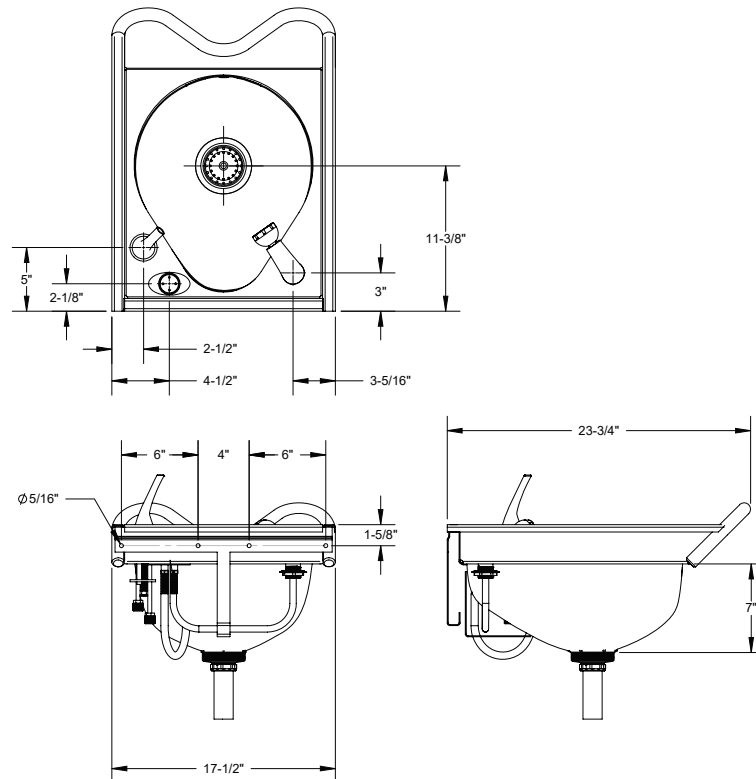

SB-1823 Stainless Steel Shampoo Bowl

Recommended Specifications

Stainless Steel Shampoo Bowl shall be:
Willoughby Model No. **SB-1823**

The shampoo bowl shall accommodate one user at a time and have a contoured neck rest.

Standard shampoo bowl shall be fabricated from 14 GA, Type 304 stainless steel, and includes:

- Stainless steel 3-1/2" basket strainer with drain
- Wall mounting bracket (less wall mounting hardware)

An optional single handle multi-temperature faucet with removable hand-held sprayer and vacuum breaker is available (shown, P/N: WSB-KIT).

(Unit may be shown with optional features)

VERIFY ALL DIMENSIONS WITH FACTORY PRIOR TO ROUGH-IN
 WILLOUGHBY RESERVES THE RIGHT TO MAKE CHANGES IN DESIGN AND DIMENSIONS WITHOUT FORMAL NOTICE AND WITHOUT INCURRING OBLIGATION.