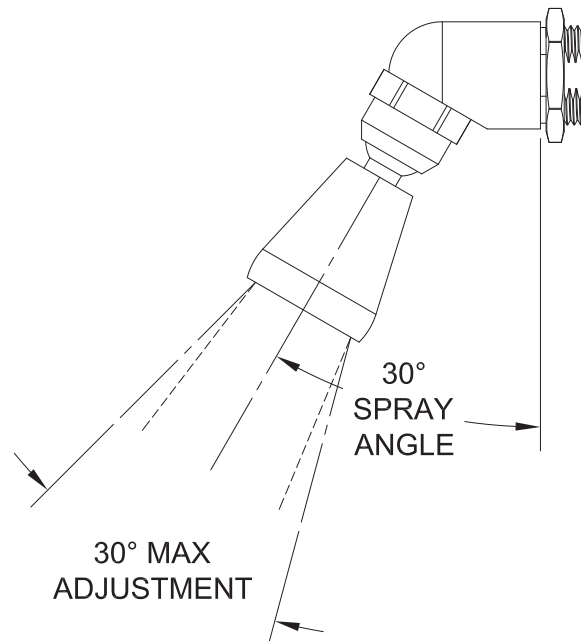

## UBJ Universal Ball Joint Shower Head (#380027)

*(Unit may be shown with optional features)*

### Recommended Specifications

Willoughby model UBJ Universal Ball Joint Shower Head (2.0 GPM Flow Rate only) shall be fixed type, constructed of chrome-plated brass, mounted from the rear with no visible fasteners or removable parts. The head shall have 3/8" F.I.P. threads on the inlet. The shower head spray direction is user adjustable.