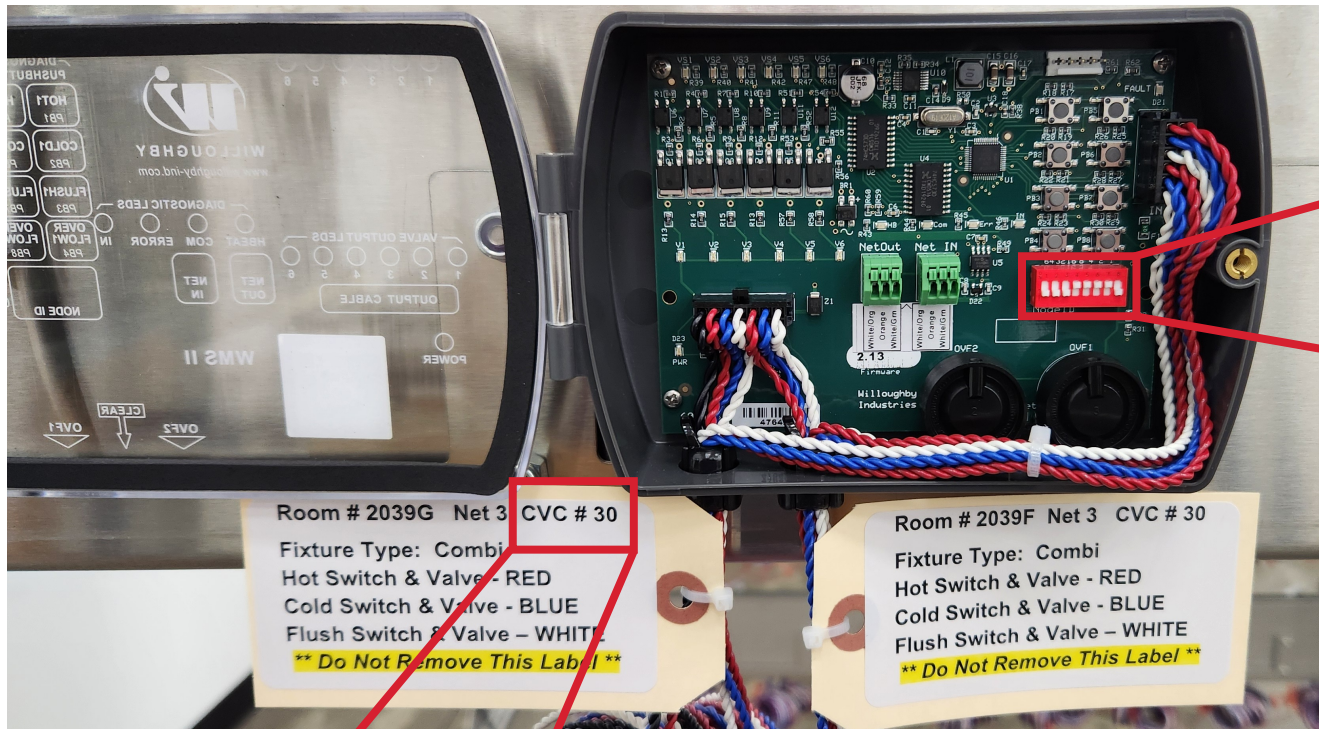

# WMSII CVC DIP SWITCH ADDRESS GUIDE

CVC #30

$$16 + 8 + 4 + 2 = 30$$

Address 30

Using the numbers on the circuit board above the DIP switch, turn on (flip up) the numbers that add up to the CVC number

Address 1