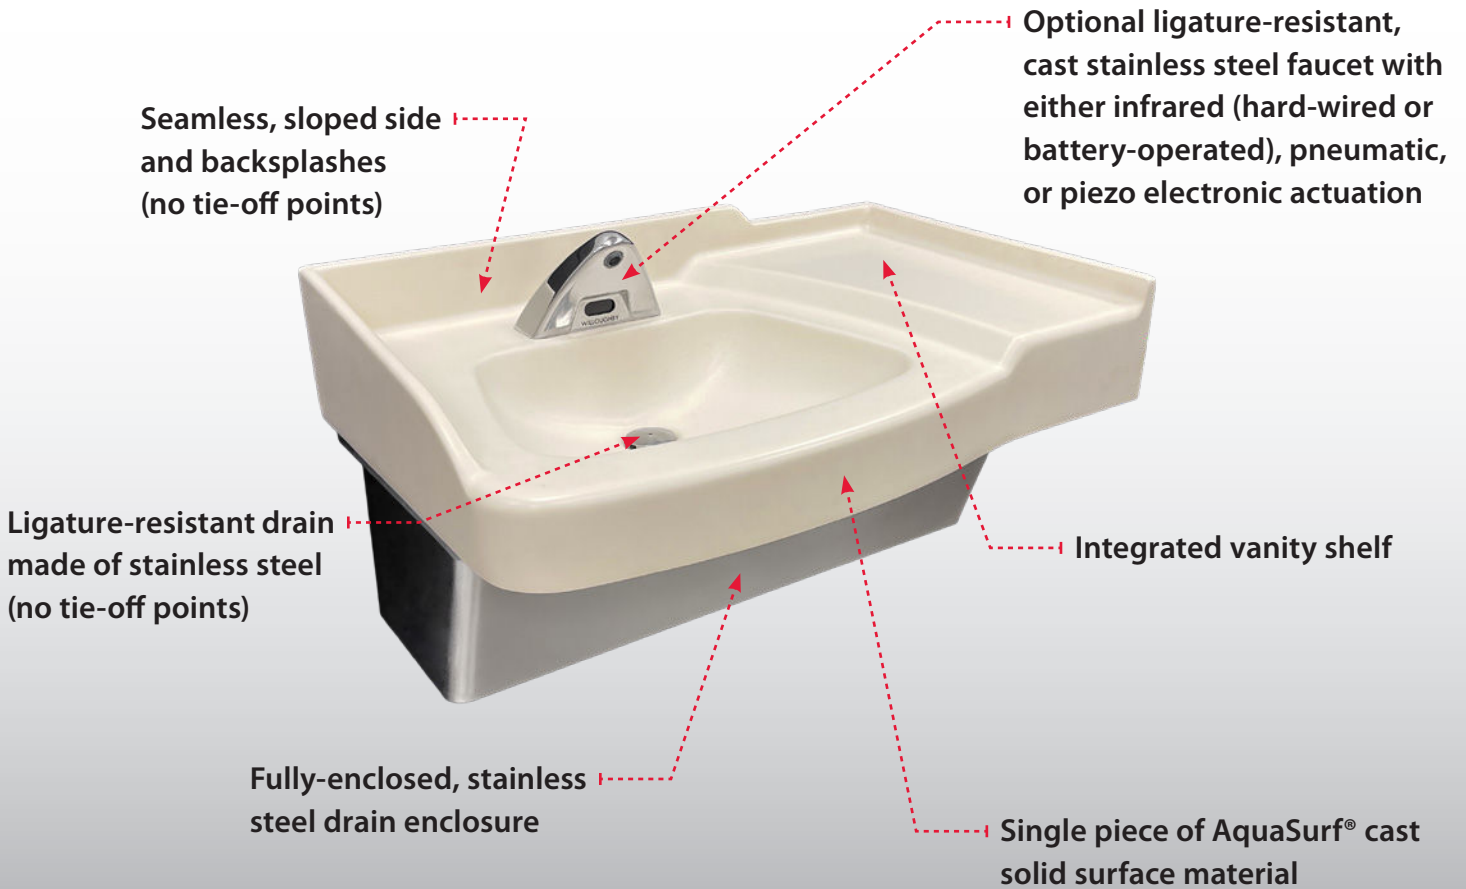

WILLOUGHBY LRBCCL-2030

LIGATURE-RESISTANT CORNER LAVATORY

Constructed from seamless AquaSurf® solid surface material and stainless steel for durability, this patented lavatory is specifically designed to reduce ligature points for behavioral health settings.

Vandal-resistant fixture

Multiple color options

Integrated vanity shelf

WILLOUGHBY PRODUCTS ARE PROUDLY MADE IN AMERICA

DESIGNED FOR SAFETY

Featuring a contoured design, our lavatory is the right choice for settings where self-harm is a possibility with wall-mounted fixtures.

ULTIMATE FLEXIBILITY

With four standard ligature-resistant faucets and multiple hole drilling options available, our lavatory is flexible to meet your needs.

SEAMLESS CONSTRUCTION

Our sanitary, solid surface lavatory is cast as a one-piece fixture that is easily cleaned, maintained, and repaired.

TECHNICAL SPECIFICATIONS

Material	AquaSurf® Solid Surface
Overall Width	30"
Overall Depth	20"
Overall Height	16.75"
Retrofit Capable	Yes
Ligature-Resistant²	Yes
Vandal-Resistant	Yes
ADA Compliant¹	Yes

¹When mounted at proper height. ²With proper faucet.