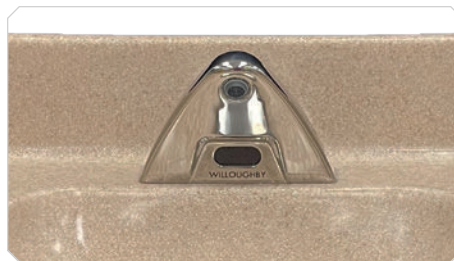

WILLOUGHBY LRBCCL-2030

LIGATURE-RESISTANT CORNER LAVATORY

Constructed from seamless AquaSurf® solid surface material and stainless steel for durability, this patented lavatory is specifically designed to reduce ligature points for behavioral health settings.

Vandal-resistant fixture

Multiple color options

Integrated vanity shelf

WILLOUGHBY PRODUCTS ARE PROUDLY MADE IN AMERICA

DESIGNED FOR SAFETY

Featuring a contoured design, our lavatory is the right choice for settings where self-harm is a possibility with wall-mounted fixtures.

ULTIMATE FLEXIBILITY

With four standard ligature-resistant faucets and multiple hole drilling options available, our lavatory is flexible to meet your needs.

SEAMLESS CONSTRUCTION

Our sanitary, solid surface lavatory is cast as a one-piece fixture that is easily cleaned, maintained, and repaired.

TECHNICAL SPECIFICATIONS

Material	AquaSurf® Solid Surface
Overall Width	30"
Overall Depth	20"
Overall Height	16.75"
Retrofit Capable	Yes
Ligature-Resistant²	Yes
Vandal-Resistant	Yes
ADA Compliant¹	Yes

¹When mounted at proper height. ²With proper faucet.