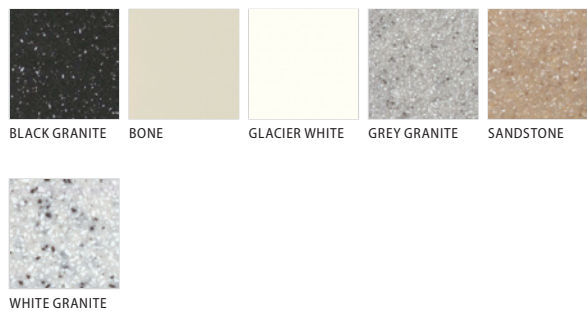

COLOR OPTIONS